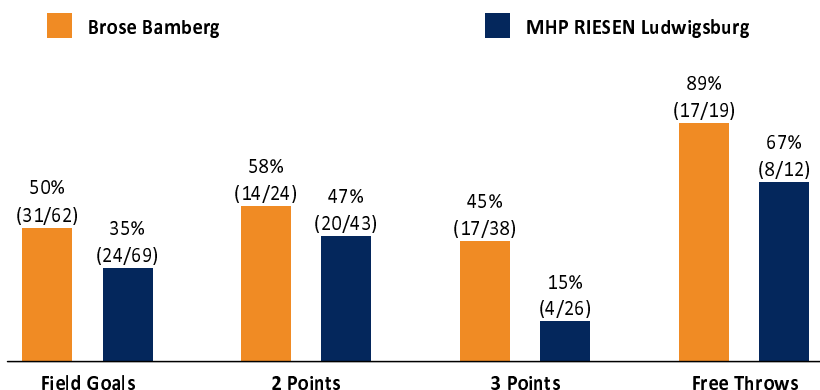

Brose Bamberg

96 : 60 MHP RIESEN Ludwigsburg

Referee: STRAUBE Carsten
Umpires: KOVACEVIC Nesa / STREIT Enrico
Commissioner: WEICHERT Horst

Attendance: 0
Bamberg, BROSE ARENA (6.150 Plätze), SO 23 MAI 2021, 15:00, Game-ID: 25910

Scoreboard table showing Q1, Q2, Q3, Q4 scores for BAM and LUD.

BAM - Brose Bamberg (Coach: ROIJAKKERS Johan)

Main player statistics table for Brose Bamberg including columns for No., Name, Min, PTS, 2 Points, 3 Points, Field Goals, Free Throws, and various rebound/assist/steal metrics.

LUD - MHP RIESEN Ludwigsburg (Coach: PATRICK John)

Main player statistics table for MHP RIESEN Ludwigsburg including columns for No., Name, Min, PTS, 2 Points, 3 Points, Field Goals, Free Throws, and various rebound/assist/steal metrics.

Summary statistics table comparing BAM and LUD across categories like Rebounds, Assists, Fouls, Turnovers, Steals, Points in the Paint, Second Chance Points, Fast Break Points, Biggest Lead, Biggest Scoring Run, Lead Changes, and Times Tied.

EASYCREDIT-BBL.DE

Alle offiziellen Statistiken der easyCredit BBL, Daten, Rekorde uvm. gibt es auf easyCredit-BBL.de! News, Stats, Tabelle und Spielplan für unterwegs: Kostenlos für iOS und Android in der offiziellen Liga-App!

MAGENTA SPORT

Keinen Korb mehr verpassen - Alle Spiele der easyCredit BBL und des MagentaSport BBL Pokals LIVE und in HD! Das größte Basketball-Angebot Deutschlands zuhause und mobil! www.MagentaSport.de

LEGEND
Min Minutes Played, DR Defensive Rebounds, AS Assists, BS Blocked Shots, PF Fouls, +/- Plus-Minus-Rating
DNP Did Not Play, OR Offensive Rebounds, ST Steals, SB Shots Blocked, FD Fouls Drawn, * Starters
PTS Points, TR Total Rebounds, TO Turnovers, EFF Efficiency = ((PTS + TR + AS + ST + BS) - ((FGA - FGM) + (FTA - FTM) + TO))