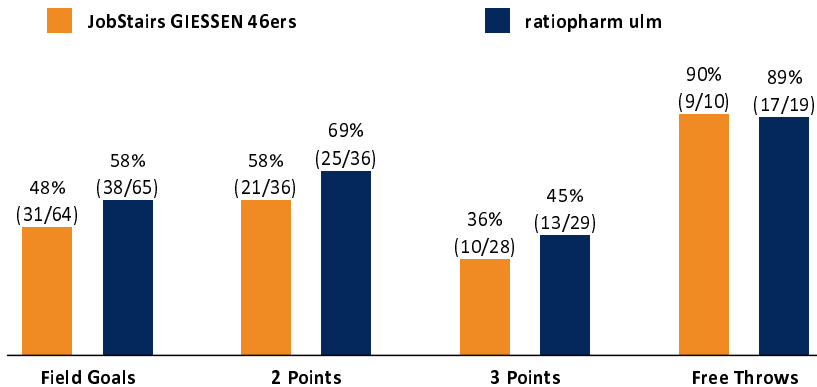

ULM - ratiopharm ulm (Coach: LAKOVIC Jaka)

No.	Name	Min	PTS	2 Points	3 Points	Field Goals	Free Throws	OR	DR	TR	AS	ST	TO	BS	SB	PF	FD	EFF	+/-	
6	GÜNTHER Per	16:28	14	2/4 (50%)	2/4 (50%)	4/8 (50%)	4/4 (100%)		2	2	2	1	2		1		3	13	23	
*7	PETRUCELLI John	26:31	11	4/5 (80%)	1/2 (50%)	5/7 (71%)		1	5	6	5	1		2		2		23	25	
11	WILKINS Isaiah	9:26	4	2/3 (67%)		2/3 (67%)		2	1	3	2		1	1		2	3	8	4	
13	OBST Andreas	17:30	18	2/3 (67%)	4/7 (57%)	6/10 (60%)	2/3 (67%)		2	2	3	1				2	2	19	22	
17	BRETZEL Nicolas	9:02	5	2/2 (100%)		2/2 (100%)	1/1 (100%)	1		1		1	1	1		2	2	7	-10	
*21	OSETKOWSKI Dylan	24:28	21	6/8 (75%)	1/1 (100%)	7/9 (78%)	6/7 (86%)	1	2	3	5	2	2			1	5	26	35	
*23	CAUPAIN Troy	27:13	5	0/2 (0%)	1/2 (50%)	1/4 (25%)	2/2 (100%)	2		2	2	2	3			1	2	5	14	
25	MILICIC Igor	12:24	4	2/2 (100%)	0/3 (0%)	2/5 (40%)			1	1			2			1		0	-7	
29	DIALLO Nat	DNP																		
*33	HECKMANN Patrick	26:30	5	1/2 (50%)	1/3 (33%)	2/5 (40%)			8	8	5		1			4	1	14	16	
*35	HOLMAN Aric	24:56	19	4/5 (80%)	3/6 (50%)	7/11 (64%)	2/2 (100%)		3	3	1		1	2			2	20	17	
77	LANMÜLLER Timo	5:32	0		0/1 (0%)	0/1 (0%)					1					1		0	-14	
Team / Coach								3	1	4							4			
Totals			200:00	106	25/36 (69%)	13/29 (45%)	38/65 (58%)	17/19 (89%)	10	25	35	26	8	13	6	1	16	20	139	25

GIE	Rebounds OR/DR/TR	ULM
8 / 17 / 25	Assists	10 / 25 / 35
18	Fouls	26
20	Fouls Drawn	16
16	Turnovers	20
17	Steals	13
10	Points in the Paint	8
36	Second Chance Points	48
8	Fast Break Points	15
6	Biggest Lead	11
0 (:)	Biggest Scoring Run	36 (58:94)
12-0 (70:94)	Lead Changes:	13-0 (33:60)
	Times Tied:	0

EASYCREDIT-BBL.DE

Alle offiziellen Statistiken der easyCredit BBL, Daten, Rekorde uvm. gibt es auf easyCredit-BBL.de! News, Stats, Tabelle und Spielplan für unterwegs: Kostenfrei für iOS und Android in der offiziellen Liga-App!

MAGENTA SPORT

Keinen Korb mehr verpassen - Alle Spiele der easyCredit BBL und des MagentaSport BBL Pokals LIVE und in HD! Das größte Basketball-Angebot Deutschlands zuhause und mobil! www.MagentaSport.de

LEGEND

Min Minutes Played   DR Defensive Rebounds   AS Assists   BS Blocked Shots   PF Fouls   +/- Plus-Minus-Rating
DNP Did Not Play   OR Offensive Rebounds   ST Steals   SB Shots Blocked   FD Fouls Drawn   * Starters
PTS Points   TR Total Rebounds   TO Turnovers   EFF Efficiency = ((PTS + TR + AS + ST + BS) - ((FGA - FGM) + (FTA - FTM) + TO))