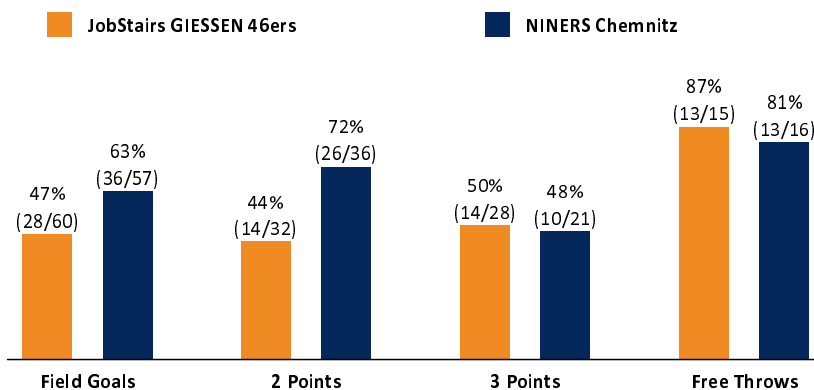

CHE - NINERS Chemnitz (Coach: PASTORE Rodrigo)

No.	Name	Min	PTS	2 Points	3 Points	Field Goals	Free Throws	OR	DR	TR	AS	ST	TO	BS	SB	PF	FD	EFF	+/-	
*2	HARRIS Terrell	30:19	18	7/9 (78%)	1/1 (100%)	8/10 (80%)	1/1 (100%)	1	1	2	5	1	4		1	4	4	20	2	
3	ZIEGENHAGEN Malte	DNP																		
6	FIGGE Luis	0:26	0								1							1	2	
*7	RICHTER Jonas	15:03	10	4/6 (67%)	0/1 (0%)	4/7 (57%)	2/3 (67%)	1	3	4	1		1	1		4	3	11	5	
*8	WIMBERG Jan Niklas	33:12	7	2/3 (67%)	1/5 (20%)	3/8 (38%)			4	4	1			5		2		12	22	
*11	MIKE Isiaha	35:50	19	3/5 (60%)	4/5 (80%)	7/10 (70%)	1/2 (50%)	1	4	5		1		1		1	1	22	8	
*15	THORNTON Marcus	30:57	11	1/2 (50%)	2/5 (40%)	3/7 (43%)	3/3 (100%)		2	2	8		2			1	7	15	9	
20	CLARK Wes	13:07	8	3/4 (75%)		3/4 (75%)	2/2 (100%)		1	1	4	1				3	2	13	4	
24	KING George	18:11	14	3/3 (100%)	2/3 (67%)	5/6 (83%)	2/3 (67%)		3	3	1	1	1			1	3	16	0	
31	LAWSON III Joseph	22:55	8	3/4 (75%)	0/1 (0%)	3/5 (60%)	2/2 (100%)	2	1	3	3	1	3		1	4	2	10	8	
Team / Coach								1	4	5		2					3			
Totals			200:00	95	26/36 (72%)	10/21 (48%)	36/57 (63%)	13/16 (81%)	6	23	29	24	5	13	7	2	20	22	123	12

GIE	CHE
10 / 16 / 26	6 / 23 / 29
21	Rebounds
22	Assists
20	Fouls
13	Fouls Drawn
5	Turnovers
22	Steals
9	Points in the Paint
2	Second Chance Points
8 (33:25)	Fast Break Points
8-0 (33:25)	Biggest Lead
	Biggest Scoring Run
	Lead Changes: 7
	Times Tied: 3

EASycREDIT-BBL.DE

Alle offiziellen Statistiken der easycCredit BBL, Daten, Rekorde uvm. gibt es auf easycCredit-BBL.de! News, Stats, Tabelle und Spielplan für unterwegs: Kostenfrei für iOS und Android in der offiziellen Liga-App!

MAGENTA SPORT

Keinen Korb mehr verpassen - Alle Spiele der easycCredit BBL und des MagentaSport BBL Pokals LIVE und in HD! Das größte Basketball-Angebot Deutschlands zuhause und mobil! www.MagentaSport.de

LEGEND
Min Minutes Played   DR Defensive Rebounds   AS Assists   BS Blocked Shots   PF Fouls   +/- Plus-Minus-Rating
DNP Did Not Play   OR Offensive Rebounds   ST Steals   SB Shots Blocked   FD Fouls Drawn   * Starters
PTS Points   TR Total Rebounds   TO Turnovers   EFF Efficiency = ((PTS + TR + AS + ST + BS) - ((FGA - FGM) + (FTA - FTM) + TO))