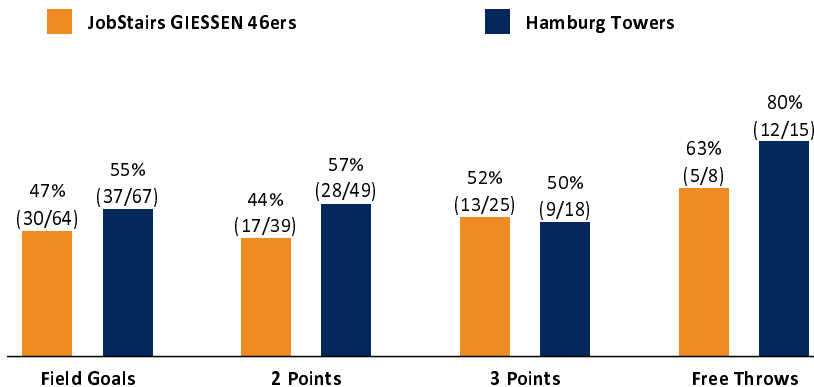

HAM - Hamburg Towers (Coach: CALLES Pedro)

No.	Name	Min	PTS	2 Points	3 Points	Field Goals	Free Throws	OR	DR	TR	AS	ST	TO	BS	SB	PF	FD	EFF	+/-	
*0	SHORTS T. J.	32:27	22	10/14 (71%)	0/1 (0%)	10/15 (67%)	2/2 (100%)	1	2	3	9	2				2	3	31	16	
2	SWING Jordan	13:14	2	1/2 (50%)	0/1 (0%)	1/3 (33%)					2		1			3	1	1	0	
*3	DILEO Maximilian	11:42	5	1/1 (100%)	1/1 (100%)	2/2 (100%)			1	1		1				3		7	13	
6	RICH Osaro Jürgen	1:08	0															0	0	
*7	TAYLOR Kameron	35:09	13	5/8 (63%)	0/1 (0%)	5/9 (56%)	3/3 (100%)		3	3	2	3	4	1	1	3	4	14	15	
*11	KOTSAR Maike	26:38	14	5/12 (42%)		5/12 (42%)	4/5 (80%)	1	4	5	3	1			3	3	5	15	16	
21	HOLLATZ Justus	26:20	11	2/3 (67%)	2/4 (50%)	4/7 (57%)	1/2 (50%)	1	3	4	2	2	2			2	1	13	7	
*25	ALLEN Terry	30:47	20	1/3 (33%)	6/9 (67%)	7/12 (58%)		1	1	2	1	1						19	16	
26	OGUNSIPE Marvin	13:22	5	2/4 (50%)		2/4 (50%)	1/1 (100%)	2	2	4		1			1		2	8	1	
40	CUTHBERTSON Zac	9:13	3	1/2 (50%)	0/1 (0%)	1/3 (33%)	1/2 (50%)				1			1			1	2	1	
Team / Coach																		0		
Totals			200:00	95	28/49 (57%)	9/18 (50%)	37/67 (55%)	12/15 (80%)	6	16	22	20	11	7	2	5	16	17	110	17

GIE	HAM
15 / 25 / 40	6 / 16 / 22
19	20
17	16
16	17
21	7
5	11
32	54
17	7
4	13
10 (33:23)	17 (75:92)
11-0 (20:12)	9-0 (49:50)
Lead Changes: 4	
Times Tied: 5	

EASYCREDIT-BBL.DE

Alle offiziellen Statistiken der easyCredit BBL, Daten, Rekorde uvm. gibt es auf easyCredit-BBL.de! News, Stats, Tabelle und Spielplan für unterwegs: Kostenfrei für iOS und Android in der offiziellen Liga-App!

MAGENTA SPORT

Keinen Korb mehr verpassen - Alle Spiele der easyCredit BBL und des MagentaSport BBL Pokals LIVE und in HD! Das größte Basketball-Angebot Deutschlands zuhause und mobil! www.MagentaSport.de

LEGEND
Min Minutes Played   DR Defensive Rebounds   AS Assists   BS Blocked Shots   PF Fouls   +/- Plus-Minus-Rating
DNP Did Not Play   OR Offensive Rebounds   ST Steals   SB Shots Blocked   FD Fouls Drawn   * Starters
PTS Points   TR Total Rebounds   TO Turnovers   EFF Efficiency = ((PTS + TR + AS + ST + BS) - ((FGA - FGM) + (FTA - FTM) + TO))