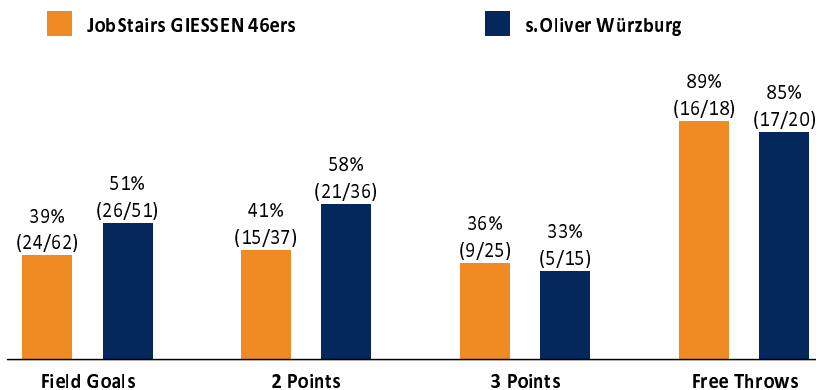

WUE - s.Oliver Würzburg (Coach: WUCHERER Denis)

No.	Name	Min	PTS	2 Points	3 Points	Field Goals	Free Throws	OR	DR	TR	AS	ST	TO	BS	SB	PF	FD	EFF	+/-	
1	JONES Perry	24:22	5	1/5 (20%)	1/3 (33%)	2/8 (25%)			3	3	5	3	1	2		2	1	11	2	
*3	WARD Tyson	26:39	13	3/7 (43%)	1/2 (50%)	4/9 (44%)	4/4 (100%)	1	6	7	3	1	2	1		1	2	18	7	
4	BÖHMER Julius	DNP																		
6	OBIESIE Joshua	10:30	7	3/3 (100%)	0/1 (0%)	3/4 (75%)	1/1 (100%)		1	1			1	1		1	1	7	-5	
7	HABFURTHER Nils	10:15	0								1		1			3		0	-2	
12	NDI Elijah	DNP																		
*20	ALBUS Julian	8:32	0										2			2		-2	-6	
21	KOCH Florian	26:31	13	4/4 (100%)	1/3 (33%)	5/7 (71%)	2/2 (100%)		3	3	3	2	1			3	1	18	9	
*24	HUNT Cameron	37:33	18	2/3 (67%)	2/5 (40%)	4/8 (50%)	8/8 (100%)	1	2	3	3	2	5	2		4	4	19	0	
27	WEITZEL Jonas	5:44	0	0/1 (0%)		0/1 (0%)			1	1			1				1	-1	-5	
*31	HOLLOWAY Murphy	26:37	12	5/10 (50%)		5/10 (50%)	2/5 (40%)		7	7	2		1	1		2	3	13	5	
*77	KING Alex	23:17	6	3/3 (100%)	0/1 (0%)	3/4 (75%)			3	3	3	1	2			3		10	0	
Team / Coach								1		1							1			
Totals			200:00	74	21/36 (58%)	5/15 (33%)	26/51 (51%)	17/20 (85%)	3	26	29	20	9	17	7		21	13	94	1

GIE	Rebounds OR/DR/TR	WUE
12 / 23 / 35		3 / 26 / 29
21	Assists	20
14	Fouls	21
21	Fouls Drawn	13
17	Turnovers	17
9	Steals	9
24	Points in the Paint	38
6	Second Chance Points	7
11	Fast Break Points	11
15 (31:16)	Biggest Lead	6 (64:70)
18-0 (18:4)	Biggest Scoring Run	11-0 (47:46)
Lead Changes: 10		
Times Tied: 4		

EASYCREDIT-BBL.DE

Alle offiziellen Statistiken der easyCredit BBL, Daten, Rekorde uvm. gibt es auf easyCredit-BBL.de! News, Stats, Tabelle und Spielplan für unterwegs: Kostenfrei für iOS und Android in der offiziellen Liga-App!

MAGENTA SPORT

Keinen Korb mehr verpassen - Alle Spiele der easyCredit BBL und des MagentaSport BBL Pokals LIVE und in HD! Das größte Basketball-Angebot Deutschlands zuhause und mobil! www.MagentaSport.de

LEGEND
Min Minutes Played   DR Defensive Rebounds   AS Assists   BS Blocked Shots   PF Fouls   +/- Plus-Minus-Rating
DNP Did Not Play   OR Offensive Rebounds   ST Steals   SB Shots Blocked   FD Fouls Drawn   * Starters
PTS Points   TR Total Rebounds   TO Turnovers   EFF Efficiency = ((PTS + TR + AS + ST + BS) - ((FGA - FGM) + (FTA - FTM) + TO))