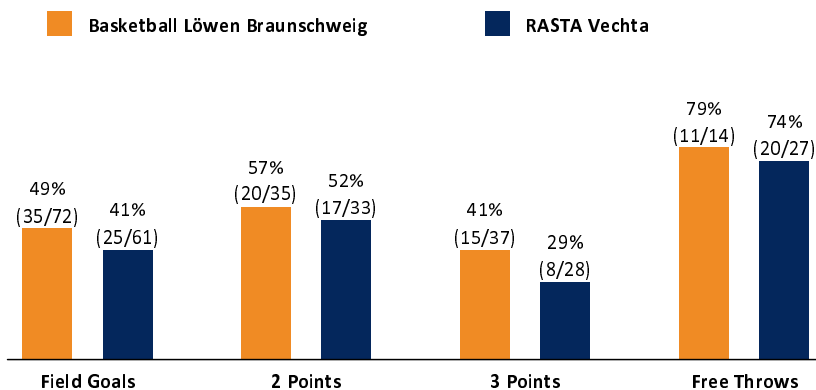

VEC - RASTA Vechta (Coach: PÄCH Thomas)

No.	Name	Min	PTS	2 Points	3 Points	Field Goals	Free Throws	OR	DR	TR	AS	ST	TO	BS	SB	PF	FD	EFF	+/-	
*4	PENO Stefan	20:16	5	1/3 (33%)	1/7 (14%)	2/10 (20%)		1	4	5	3		2			3		3	-20	
5	STENZEL Malte	DNP																		
6	HASBARGEN Tim	7:55	0		0/1 (0%)	0/1 (0%)			2	2	1		2					0	-4	
8	YOUNG Josh	28:33	10	1/2 (50%)	1/4 (25%)	2/6 (33%)	5/6 (83%)	1	2	3	5	1	2			3	4	12	0	
10	JÄNEN Noah	DNP																		
*13	SALUMU Jean	22:19	5	1/2 (50%)	1/4 (25%)	2/6 (33%)					3		4			2	3	0	-18	
20	HUNDT Jannes	14:17	10	1/2 (50%)	2/2 (100%)	3/4 (75%)	2/2 (100%)		1	1	4	1			1	4	1	15	-1	
*21	BARNETT Jordan	25:58	15	5/8 (63%)	1/2 (50%)	6/10 (60%)	2/2 (100%)		4	4	2			1		3	2	18	-7	
22	ROHWER Björn	DNP																		
*33	CHRISTEN Robin	27:16	8	2/4 (50%)	1/5 (20%)	3/9 (33%)	1/2 (50%)	1	3	4	1				1		1	6	-17	
41	VORHEES Will	25:01	13	2/6 (33%)	1/3 (33%)	3/9 (33%)	6/9 (67%)	1	5	6			1		1	3	8	9	-17	
*42	CLIFFORD Dennis	28:25	12	4/6 (67%)		4/6 (67%)	4/6 (67%)	5	5	10	2		1	1		2	4	20	-6	
Team / Coach								2	2	4			1				3			
Totals			200:00	78	17/33 (52%)	8/28 (29%)	25/61 (41%)	20/27 (74%)	11	28	39	21	2	13	2	3	20	23	86	-18

BRA	VEC
11 / 28 / 39	11 / 28 / 39
27	Rebounds OR/DR/TR
23	Assists
20	Fouls
9	Fouls Drawn
6	Turnovers
38	Steals
11	Points in the Paint
13	Second Chance Points
22 (91:69)	Fast Break Points
12-0 (56:50)	Biggest Lead
	Biggest Scoring Run
	Lead Changes: 11
	Times Tied: 7

EASycREDIT-BBL.DE

Alle offiziellen Statistiken der easyCredit BBL, Daten, Rekorde uvm. gibt es auf easyCredit-BBL.de! News, Stats, Tabelle und Spielplan für unterwegs: Kostenfrei für iOS und Android in der offiziellen Liga-App!

MAGENTA SPORT

Keinen Korb mehr verpassen - Alle Spiele der easyCredit BBL und des MagentaSport BBL Pokals LIVE und in HD! Das größte Basketball-Angebot Deutschlands zuhause und mobil! www.MagentaSport.de

LEGEND

Min Minutes Played   DR Defensive Rebounds   AS Assists   BS Blocked Shots   PF Fouls   +/- Plus-Minus-Rating
DNP Did Not Play   OR Offensive Rebounds   ST Steals   SB Shots Blocked   FD Fouls Drawn   * Starters
PTS Points   TR Total Rebounds   TO Turnovers   EFF Efficiency = ((PTS + TR + AS + ST + BS) - ((FGA - FGM) + (FTA - FTM) + TO))