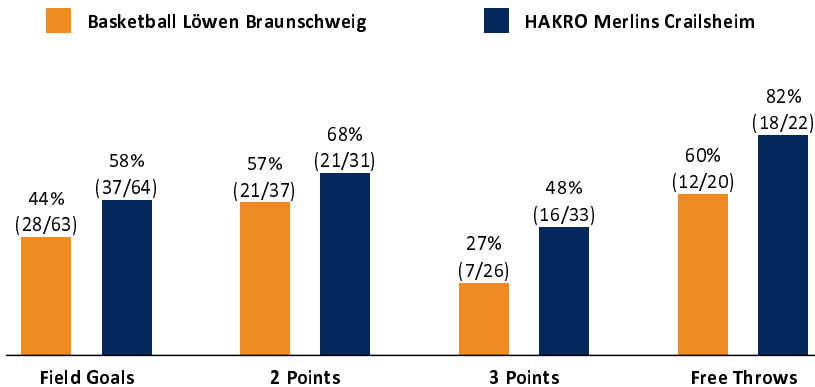

CRA - HAKRO Merlins Crailsheim (Coach: IISALO Tuomas)

No.	Name	Min	PTS	2 Points	3 Points	Field Goals	Free Throws	OR	DR	TR	AS	ST	TO	BS	SB	PF	FD	EFF	+/-	
*2	BELL-HAYNES Trae	24:57	15	5/8 (63%)	1/5 (20%)	6/13 (46%)	2/2 (100%)		3	3	13	1	1		2	2	6	24	29	
*3	STUCKEY Maurice	17:34	9		2/3 (67%)	2/3 (67%)	3/3 (100%)		1	1	2					3	2	11	13	
6	LASISI Elias	18:30	17	1/1 (100%)	5/5 (100%)	6/6 (100%)					1					1		18	20	
*7	HIGHSMITH Haywood	28:13	7	1/1 (100%)	1/6 (17%)	2/7 (29%)	2/2 (100%)	1	6	7	1	1	5			2	1	6	16	
*9	BLECK Fabian	23:07	3	1/1 (100%)	0/1 (0%)	1/2 (50%)	1/2 (50%)	3	5	8	2	2					3	13	12	
11	COLEMAN Tim	21:26	23	4/5 (80%)	3/4 (75%)	7/9 (78%)	6/8 (75%)		2	2	1	4	7	1		1	4	20	21	
13	CAISIN Radii	14:40	13		4/5 (80%)	4/5 (80%)	1/1 (100%)				2	1				3	1	15	17	
*17	McNEACE Jamuni	21:27	19	8/12 (67%)		8/12 (67%)	3/4 (75%)	4	5	9	1	1	1			1	3	24	28	
21	LAZIC Vladan	3:56	0	0/1 (0%)		0/1 (0%)			1	1					1	1	0	0	0	
22	KOVACEVIC Dejan	7:08	2	1/2 (50%)		1/2 (50%)					1					1		2	7	
24	JONES Jeremy	19:02	0		0/4 (0%)	0/4 (0%)					1	1	1			4		-3	2	
Team / Coach								3		3							3			
Totals			200:00	108	21/31 (68%)	16/33 (48%)	37/64 (58%)	18/22 (82%)	11	23	34	25	11	15	1	3	19	20	133	33

BRA	CRA
15 / 16 / 31	11 / 23 / 34
18	25
20	19
19	20
19	15
6	11
40	40
20	12
6	6
0 (:)	36 (68:104)
8-0 (25:39)	13-0 (7:23)
	Lead Changes: 0
	Times Tied: 0

EASYCREDIT-BBL.DE

Alle offiziellen Statistiken der easyCredit BBL, Daten, Rekorde uvm. gibt es auf easyCredit-BBL.de! News, Stats, Tabelle und Spielplan für unterwegs: Kostenfrei für iOS und Android in der offiziellen Liga-App!

MAGENTA SPORT

Keinen Korb mehr verpassen - Alle Spiele der easyCredit BBL und des MagentaSport BBL Pokals LIVE und in HD! Das größte Basketball-Angebot Deutschlands zuhause und mobil! www.MagentaSport.de

LEGEND

Min Minutes Played   **DR** Defensive Rebounds   **AS** Assists   **BS** Blocked Shots   **PF** Fouls   **+/-** Plus-Minus-Rating
DNP Did Not Play   **OR** Offensive Rebounds   **ST** Steals   **SB** Shots Blocked   **FD** Fouls Drawn   ***** Starters
PTS Points   **TR** Total Rebounds   **TO** Turnovers   **EFF** Efficiency = ((PTS + TR + AS + ST + BS) - ((FGA - FGM) + (FTA - FTM) + TO))