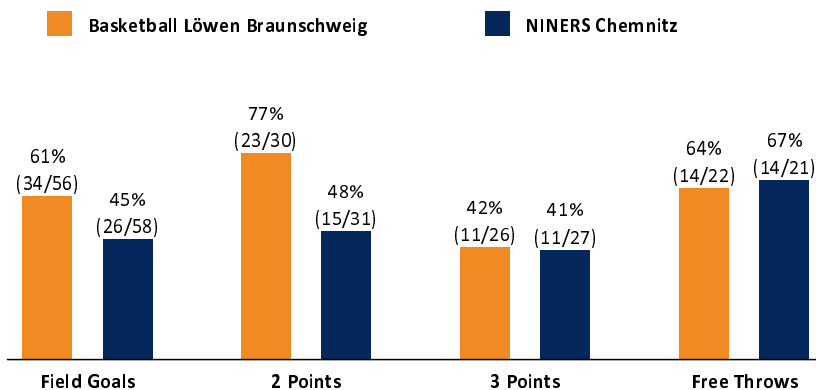

CHE - NINERS Chemnitz (Coach: PASTORE Rodrigo)

No.	Name	Min	PTS	2 Points	3 Points	Field Goals	Free Throws	OR	DR	TR	AS	ST	TO	BS	SB	PF	FD	EFF	+/-	
*2	HARRIS Terrell	27:00	16	3/5 (60%)	2/4 (50%)	5/9 (56%)	4/4 (100%)	1	1	2	1		4		1	1	6	11	-11	
3	ZIEGENHAGEN Malte	3:38	0		0/1 (0%)	0/1 (0%)							1			1		-2	-4	
4	MATTHEWS Virgil	13:18	0	0/1 (0%)		0/1 (0%)			2	2		1					2	2	-6	
6	FIGGE Luis	DNP																		
*7	RICHTER Jonas	14:02	5	2/5 (40%)		2/5 (40%)	1/2 (50%)	4		4		1			1	1	2	6	-8	
8	WIMBERG Jan Niklas	25:16	5	1/2 (50%)	1/2 (50%)	2/4 (50%)		1	2	3	2	2	1	1	1	4	1	10	-6	
9	JOHNSON Dominique	14:11	0		0/2 (0%)	0/2 (0%)							2			4		-4	-8	
*11	MIKE Isiaha	26:38	10	3/6 (50%)	1/5 (20%)	4/11 (36%)	1/2 (50%)	1	2	3	2	4	2			5	2	9	-9	
13	HOPPE Leon	DNP																		
*15	THORNTON Marcus	24:39	9	1/2 (50%)	1/4 (25%)	2/6 (33%)	4/5 (80%)	1	2	3	5	2	5				3	9	-9	
19	WILLIAMS Johnathan	22:45	12	5/7 (71%)		5/7 (71%)	2/6 (33%)	4	5	9		1	2			4	4	14	-6	
*24	KING George	28:33	20	0/3 (0%)	6/9 (67%)	6/12 (50%)	2/2 (100%)	2	2	2	3	2	5			3	1	16	-13	
Team / Coach								1	3	4							4			
Totals			200:00	77	15/31 (48%)	11/27 (41%)	26/58 (45%)	14/21 (67%)	13	19	32	13	13	22	1	3	23	21	75	-16

BRA	CHE
7 / 22 / 29	13 / 19 / 32
29	Assists
21	Fouls
23	Fouls Drawn
16	Turnovers
10	Steals
38	Points in the Paint
8	Second Chance Points
1	Fast Break Points
20 (66:46)	Biggest Lead
8-0 (58:45)	Biggest Scoring Run
	Lead Changes: 1
	Times Tied: 0

EASycREDIT-BBL.DE

Alle offiziellen Statistiken der easycCredit BBL, Daten, Rekorde uvm. gibt es auf easycCredit-BBL.de! News, Stats, Tabelle und Spielplan für unterwegs: Kostenfrei für iOS und Android in der offiziellen Liga-App!

MAGENTA SPORT

Keinen Korb mehr verpassen - Alle Spiele der easycCredit BBL und des MagentaSport BBL Pokals LIVE und in HD! Das größte Basketball-Angebot Deutschlands zuhause und mobil! www.MagentaSport.de

LEGEND
Min Minutes Played   DR Defensive Rebounds   AS Assists   BS Blocked Shots   PF Fouls   +/- Plus-Minus-Rating
DNP Did Not Play   OR Offensive Rebounds   ST Steals   SB Shots Blocked   FD Fouls Drawn   * Starters
PTS Points   TR Total Rebounds   TO Turnovers   EFF Efficiency = ((PTS + TR + AS + ST + BS) - ((FGA - FGM) + (FTA - FTM) + TO))