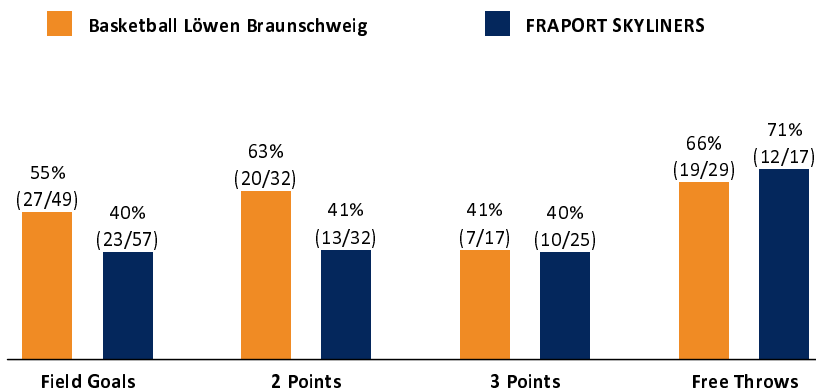

FRA - FRAPORT SKYLINERS (Coach: GLEIM Sebastian)

No.	Name	Min	PTS	2 Points	3 Points	Field Goals	Free Throws	OR	DR	TR	AS	ST	TO	BS	SB	PF	FD	EFF	+/-	
*1	MOBLEY Matt	38:28	24	1/5 (20%)	6/14 (43%)	7/19 (37%)	4/4 (100%)		5	5	3	1	2		1	4	4	19	-12	
*2	KESSENS Michael	18:50	6	2/5 (40%)		2/5 (40%)	2/2 (100%)	2	3	5	3	1	1			3	2	11	4	
3	BEGUE Maximilian	DNP																		
6	SCHOORMANN Len	11:11	2	1/1 (100%)		1/1 (100%)	0/2 (0%)		1	1	1		1			1	2	1	4	
7	VRCIC Bruno	19:20	6	3/6 (50%)	0/2 (0%)	3/8 (38%)		2		2		1	3			5	4	1	-9	
10	ONYIA Alvin	1:59	0															0	-1	
*20	MOORE Rasheed	31:38	14	2/6 (33%)	3/4 (75%)	5/10 (50%)	1/2 (50%)	4	2	6	1		2	1		4	1	14	-12	
21	MURPHY Kamari	22:27	9	3/5 (60%)		3/5 (60%)	3/5 (60%)					2	2			1	4	5	-11	
*23	ROBERTSON Quantez	35:17	7	1/1 (100%)	1/3 (33%)	2/4 (50%)	2/2 (100%)		2	2	2		2			2	1	7	-6	
*30	GUDMUNDSSON Jon Axel	20:00	0	0/3 (0%)	0/2 (0%)	0/5 (0%)					3	2	3		1	4	2	-3	-13	
33	VÖLLER Marco	0:50	0						1	1						1		1	-4	
Team / Coach								2		2							2			
Totals			200:00	68	13/32 (41%)	10/25 (40%)	23/57 (40%)	12/17 (71%)	10	14	24	13	7	16	1	2	25	20	58	-12

BRA	Rebounds OR/DR/TR	FRA
13 / 28 / 41		10 / 14 / 24
18	Assists	13
20	Fouls	25
25	Fouls Drawn	20
20	Turnovers	16
9	Steals	7
32	Points in the Paint	24
18	Second Chance Points	10
1	Fast Break Points	
15 (80:65)	Biggest Lead	1 (7:8)
11-0 (18:8)	Biggest Scoring Run	8-0 (7:8)
	Lead Changes:	2
	Times Tied:	0

EASycREDIT-BBL.DE

Alle offiziellen Statistiken der easyCredit BBL, Daten, Rekorde uvm. gibt es auf easycCredit-BBL.de! News, Stats, Tabelle und Spielplan für unterwegs: Kostenfrei für iOS und Android in der offiziellen Liga-App!

MAGENTA SPORT

Keinen Korb mehr verpassen - Alle Spiele der easyCredit BBL und des MagentaSport BBL Pokals LIVE und in HD! Das größte Basketball-Angebot Deutschlands zuhause und mobil! www.MagentaSport.de

LEGEND

Min Minutes Played   DR Defensive Rebounds   AS Assists   BS Blocked Shots   PF Fouls   +/- Plus-Minus-Rating
DNP Did Not Play   OR Offensive Rebounds   ST Steals   SB Shots Blocked   FD Fouls Drawn   * Starters
PTS Points   TR Total Rebounds   TO Turnovers   EFF Efficiency = ((PTS + TR + AS + ST + BS) - ((FGA - FGM) + (FTA - FTM) + TO))