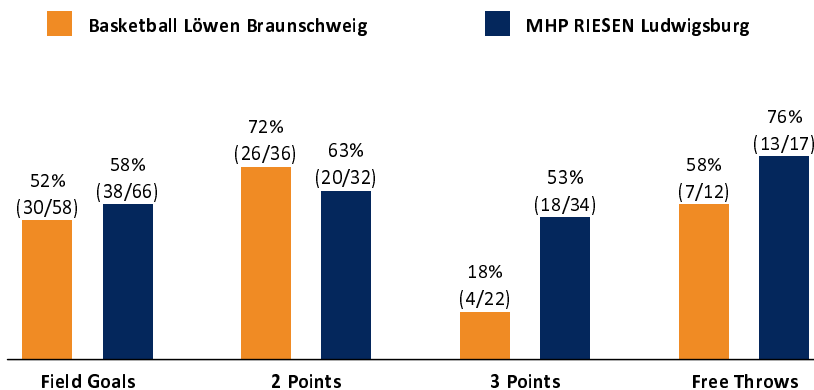

LUD - MHP RIESEN Ludwigsburg (Coach: PATRICK John)

No.	Name	Min	PTS	2 Points	3 Points	Field Goals	Free Throws	OR	DR	TR	AS	ST	TO	BS	SB	PF	FD	EFF	+/-	
*1	HULLS Jordan	27:58	17	1/1 (100%)	4/7 (57%)	5/8 (63%)	3/3 (100%)	1	3	4	11	1	1			2	3	29	33	
*3	SMITH Jaleen	23:13	12	3/4 (75%)	2/4 (50%)	5/8 (63%)			1	1			2			3		8	17	
5	BROWN JR. Barry	30:44	23	2/5 (40%)	4/5 (80%)	6/10 (60%)	7/7 (100%)		4	4	7	1	1			1	5	30	30	
10	JUNG Aeneas	5:04	0		0/1 (0%)	0/1 (0%)	0/2 (0%)						1			1	2	-4	1	
11	HERZOG Lukas	DNP																		
*13	POLAS BARTOLO Yorman	22:54	5	1/1 (100%)	1/3 (33%)	2/4 (50%)			5	5	4	1	1			2		12	8	
17	SANTANA MOJICA Nico	6:33	5	1/1 (100%)	1/2 (50%)	2/3 (67%)		1		1								5	9	
*18	WOHLFARTH-BOTTERMANN Jonas	7:58	0	0/2 (0%)		0/2 (0%)		1		1	1	1	1			3	1	0	3	
20	RODRIGUEZ Desi	18:15	10	5/6 (83%)	0/1 (0%)	5/7 (71%)		1	6	7	2		1				1	16	17	
*21	DARDEN Tremmell	10:38	4	1/2 (50%)		1/2 (50%)	2/2 (100%)	1		1		1			1	1	1	5	9	
24	WARREN Andrew	26:12	21	1/2 (50%)	6/10 (60%)	7/12 (58%)	1/3 (33%)		1	1		3				1	2	18	28	
30	DA SILVA Oscar	20:31	10	5/8 (63%)	0/1 (0%)	5/9 (56%)		1	1	2	1		1	1	1	1	3	9	25	
Team / Coach									2	2								2		
Totals			200:00	107	20/32 (63%)	18/34 (53%)	38/66 (58%)	13/17 (76%)	6	23	29	26	8	9	1	2	15	18	130	36

BRA		LUD
7 / 23 / 30	Rebounds OR/DR/TR	6 / 23 / 29
23	Assists	26
18	Fouls	15
15	Fouls Drawn	18
18	Turnovers	9
5	Steals	8
40	Points in the Paint	38
6	Second Chance Points	11
4	Fast Break Points	8
2 (2:0)	Biggest Lead	40 (67:107)
6-0 (27:38)	Biggest Scoring Run	9-0 (46:72)
	Lead Changes:	5
	Times Tied:	2

EASycREDIT-BBL.DE

Alle offiziellen Statistiken der easycCredit BBL, Daten, Rekorde uvm. gibt es auf easycCredit-BBL.de! News, Stats, Tabelle und Spielplan für unterwegs: Kostenfrei für iOS und Android in der offiziellen Liga-App!

MAGENTA SPORT

Keinen Korb mehr verpassen - Alle Spiele der easycCredit BBL und des MagentaSport BBL Pokals LIVE und in HD! Das größte Basketball-Angebot Deutschlands zuhause und mobil! www.MagentaSport.de

LEGEND

Min Minutes Played   **DR** Defensive Rebounds   **AS** Assists   **BS** Blocked Shots   **PF** Fouls   **+/-** Plus-Minus-Rating
DNP Did Not Play   **OR** Offensive Rebounds   **ST** Steals   **SB** Shots Blocked   **FD** Fouls Drawn   ***** Starters
PTS Points   **TR** Total Rebounds   **TO** Turnovers   **EFF** Efficiency = ((PTS + TR + AS + ST + BS) - ((FGA - FGM) + (FTA - FTM) + TO))