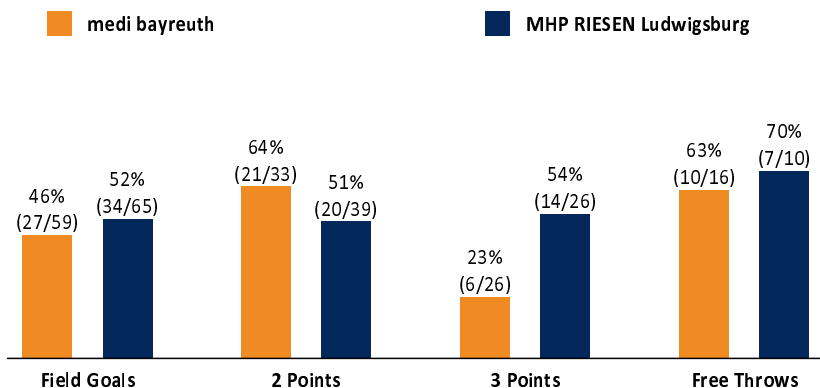

medi bayreuth

70 : 89 MHP RIESEN Ludwigsburg

Referee: REITER Moritz
Umpires: BITTNER Steve/ MUTAPCIC Armin
Commissioner: WEICHERT Horst

Attendance: 0
Bayreuth, Oberfrankenhalle (3.300 Plätze), SA 2 JAN 2021, 20:30, Game-ID: 25583

Scoreboard table showing Q1, Q2, Q3, Q4 scores for BAY and LUD.

BAY - medi bayreuth (Coach: KORNER Raoul)

Main player statistics table for medi bayreuth including columns for No., Name, Min, PTS, 2 Points, 3 Points, Field Goals, Free Throws, OR, DR, TR, AS, ST, TO, BS, SB, PF, FD, EFF, +/-.

LUD - MHP RIESEN Ludwigsburg (Coach: PATRICK John)

Main player statistics table for MHP RIESEN Ludwigsburg including columns for No., Name, Min, PTS, 2 Points, 3 Points, Field Goals, Free Throws, OR, DR, TR, AS, ST, TO, BS, SB, PF, FD, EFF, +/-.

Summary statistics table comparing BAY and LUD across various categories like Rebounds, Assists, Fouls, etc.

EASycREDIT-BBL.DE

Alle offiziellen Statistiken der easycrredit BBL, Daten, Rekorde uvm. gibt es auf easycrredit-BBL.de! News, Stats, Tabelle und Spielplan für unterwegs: Kostenfrei für iOS und Android in der offiziellen Liga-App!

MAGENTA SPORT

Keinen Korb mehr verpassen - Alle Spiele der easycrredit BBL und des MagentaSport BBL Pokals LIVE und in HD! Das größte Basketball-Angebot Deutschlands zuhause und mobil! www.MagentaSport.de

LEGEND
Min Minutes Played
DNP Did Not Play
PTS Points
DR Defensive Rebounds
OR Offensive Rebounds
TR Total Rebounds
AS Assists
ST Steals
TO Turnovers
BS Blocked Shots
SB Shots Blocked
EFF Efficiency = ((PTS + TR + AS + ST + BS) - ((FGA - FGM) + (FTA - FTM) + TO))
PF Fouls
FD Fouls Drawn
+/- Plus-Minus-Rating
* Starters