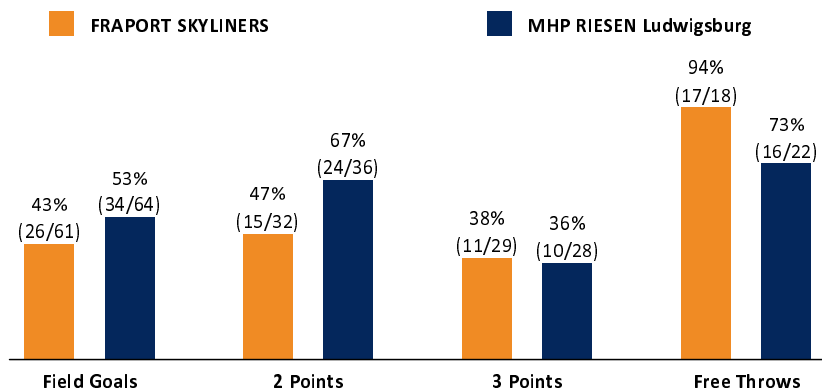

LUD - MHP RIESEN Ludwigsburg (Coach: PATRICK John)

No.	Name	Min	PTS	2 Points	3 Points	Field Goals	Free Throws	OR	DR	TR	AS	ST	TO	BS	SB	PF	FD	EFF	+/-	
*1	HULLS Jordan	31:44	10	1/1 (100%)	2/7 (29%)	3/8 (38%)	2/2 (100%)		1	1	2	1	1			1	1	8	13	
2	PATRICK Jacob	3:30	0		0/1 (0%)	0/1 (0%)										1	1	-1	-1	
*3	SMITH Jaleen	35:27	17	4/5 (80%)	3/5 (60%)	7/10 (70%)		1	9	10	6	1	4		1	3	4	27	15	
5	BROWN JR. Barry	19:44	17	6/8 (75%)	1/7 (14%)	7/15 (47%)	2/2 (100%)		1	1						2	2	10	-2	
6	PATRICK Johannes	0:03	0															0	-2	
*8	HARRIS Elias	29:26	18	7/12 (58%)		7/12 (58%)	4/9 (44%)		3	3	2	5	1		1		8	17	14	
11	HERZOG Lukas	12:11	0		0/1 (0%)	0/1 (0%)										1		-1	4	
*13	POLAS BARTOLO Yorman	33:15	14	2/5 (40%)	2/3 (67%)	4/8 (50%)	4/4 (100%)	3	2	5	4	4	1			2	3	22	13	
18	WOHLFARTH-BOTTERMANN Jonas	5:36	2	1/2 (50%)		1/2 (50%)			1	1			1			2		1	-1	
20	RODRIGUEZ Desi	4:41	3	1/1 (100%)	0/2 (0%)	1/3 (33%)	1/1 (100%)		1	1	1	1	2			3	1	2	2	
*21	DARDEN Tremmell	24:23	13	2/2 (100%)	2/2 (100%)	4/4 (100%)	3/4 (75%)		3	3				3		4	2	18	15	
24	WARREN Andrew	DNP																		
Team / Coach								4	2	6							6			
Totals			200:00	94	24/36 (67%)	10/28 (36%)	34/64 (53%)	16/22 (73%)	8	23	31	15	12	10	3	2	19	21	109	14

FRA	LUD
12 / 26 / 38	8 / 23 / 31
14	15
21	19
19	21
21	10
4	12
24	42
5	11
9	14
1 (5:4)	17 (14:31)
8-0 (74:80)	12-0 (5:16)
	Lead Changes: 2
	Times Tied: 0

EASycREDIT-BBL.DE

Alle offiziellen Statistiken der easyCredit BBL, Daten, Rekorde uvm. gibt es auf easycCredit-BBL.de! News, Stats, Tabelle und Spielplan für unterwegs: Kostenfrei für iOS und Android in der offiziellen Liga-App!

MAGENTA SPORT

Keinen Korb mehr verpassen - Alle Spiele der easyCredit BBL und des MagentaSport BBL Pokals LIVE und in HD! Das größte Basketball-Angebot Deutschlands zuhause und mobil! www.MagentaSport.de

LEGEND
Min Minutes Played   DR Defensive Rebounds   AS Assists   BS Blocked Shots   PF Fouls   +/- Plus-Minus-Rating
DNP Did Not Play   OR Offensive Rebounds   ST Steals   SB Shots Blocked   FD Fouls Drawn   * Starters
PTS Points   TR Total Rebounds   TO Turnovers   EFF Efficiency = ((PTS + TR + AS + ST + BS) - ((FGA - FGM) + (FTA - FTM) + TO))