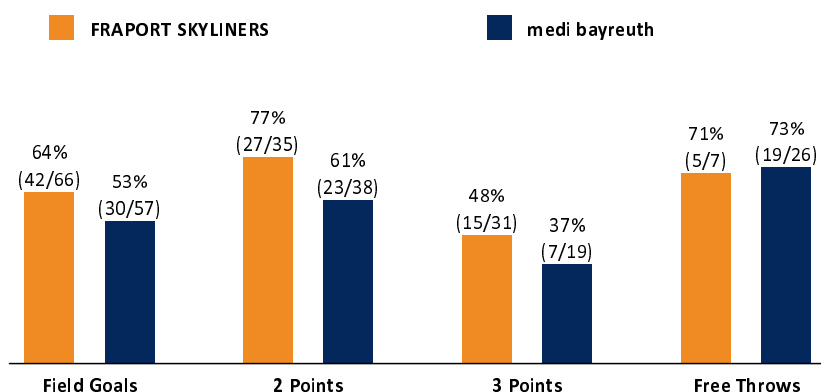

BAY - medi bayreuth (Coach: KORNER Raoul)

No.	Name	Min	PTS	2 Points	3 Points	Field Goals	Free Throws	OR	DR	TR	AS	ST	TO	BS	SB	PF	FD	EFF	+/-	
*0	PARDON Dererk	26:44	16	6/10 (60%)		6/10 (60%)	4/7 (57%)	4	2	6	1		4			2	6	12	-11	
2	WENZL Nico	DNP																		
3	WOOLRIDGE Ryan	21:52	10	2/6 (33%)	1/3 (33%)	3/9 (33%)	3/6 (50%)		3	3	4	1	2			1	3	7	-8	
7	JALALPOOR Philip	7:04	0						1	1						1		1	1	
9	BRUHNKE Kay	DNP																		
*10	DORETH Bastian	31:05	5	1/1 (100%)	0/2 (0%)	1/3 (33%)	3/3 (100%)				4	2	2			1	3	7	-18	
11	SEIFERTH Andreas	13:16	6	3/3 (100%)		3/3 (100%)		1	1	2	1		1			4	4	8	-7	
15	TIBY Matthew	16:43	11	4/4 (100%)	0/1 (0%)	4/5 (80%)	3/3 (100%)				1					3	11	-2		
16	KRUG Johannes	DNP																		
*23	WALKER David	27:56	3	0/2 (0%)	1/2 (50%)	1/4 (25%)			2	2	4	1	2			1		5	-15	
*24	BARTLEY Frank	32:03	22	4/7 (57%)	4/9 (44%)	8/16 (50%)	2/2 (100%)		2	2	1	1	2	1		2	2	17	-14	
*31	OLISEVICIUS Osvaldas	23:17	13	3/5 (60%)	1/2 (50%)	4/7 (57%)	4/5 (80%)		2	2	1					4	4	12	-16	
Team / Coach								2	3	5					1		5			
Totals			200:00	86	23/38 (61%)	7/19 (37%)	30/57 (53%)	19/26 (73%)	7	16	23	17	5	13	1		13	25	85	-18

FRA	BAY
9 / 23 / 32	7 / 16 / 23
31	17
25	13
12	25
12	13
5	5
50	40
11	5
11	4
18 (104:86)	5 (25:30)
10-0 (49:38)	7-0 (49:45)
Lead Changes: 9	
Times Tied: 6	

EASycREDIT-BBL.DE

Alle offiziellen Statistiken der easyCredit BBL, Daten, Rekorde uvm. gibt es auf easyCredit-BBL.de! News, Stats, Tabelle und Spielplan für unterwegs: Kostenfrei für iOS und Android in der offiziellen Liga-App!

MAGENTA SPORT

Keinen Korb mehr verpassen - Alle Spiele der easyCredit BBL und des MagentaSport BBL Pokals LIVE und in HD! Das größte Basketball-Angebot Deutschlands zuhause und mobil! www.MagentaSport.de

LEGEND
Min Minutes Played   DR Defensive Rebounds   AS Assists   BS Blocked Shots   PF Fouls   +/- Plus-Minus-Rating
DNP Did Not Play   OR Offensive Rebounds   ST Steals   SB Shots Blocked   FD Fouls Drawn   * Starters
PTS Points   TR Total Rebounds   TO Turnovers   EFF Efficiency = ((PTS + TR + AS + ST + BS) - ((FGA - FGM) + (FTA - FTM) + TO))