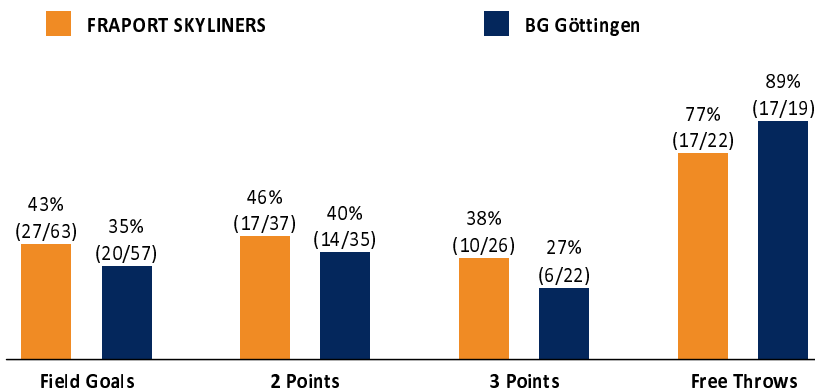

GOT - BG Göttingen (Coach: MOORS Roel)

No.	Name	Min	PTS	2 Points	3 Points	Field Goals	Free Throws	OR	DR	TR	AS	ST	TO	BS	SB	PF	FD	EFF	+/-	
1	BOOKER Deishuan	21:25	5	0/3 (0%)	1/2 (50%)	1/5 (20%)	2/2 (100%)	1	3	4	2	1	2			2	4	6	-6	
*2	WEIDEMANN Nelson	18:59	6	1/2 (50%)	0/3 (0%)	1/5 (20%)	4/4 (100%)		3	3	4	1	3	1		4	2	8	-4	
*7	GUTIERREZ Jorge	19:58	6	3/9 (33%)	0/1 (0%)	3/10 (30%)			2	2	5	1				1	4	7	-22	
8	VARGAS Akeem	14:23	0		0/1 (0%)	0/1 (0%)			1	1	2		1			2		1	-5	
9	ONWUEGBUZIE Andrew	5:15	3		1/4 (25%)	1/4 (25%)										1		0	1	
10	KRAMER Dennis	8:19	5	1/2 (50%)	0/2 (0%)	1/4 (25%)	3/4 (75%)						2				3	-1	-2	
11	OMUVWIE Marvin	6:47	0	0/1 (0%)		0/1 (0%)								1		2		0	-1	
17	MÖNNINGHOFF Mathis	24:07	3		1/3 (33%)	1/3 (33%)			2	2	1	1				3	1	5	-15	
*18	KAMP Harper	17:33	10	3/6 (50%)	0/1 (0%)	3/7 (43%)	4/5 (80%)					1	1			1	4	5	-10	
20	RAYMAN Will	15:27	5	1/3 (33%)	1/2 (50%)	2/5 (40%)		2	1	3	1	1		1		2		8	-4	
*21	ODIASE Tai	20:34	14	5/7 (71%)		5/7 (71%)	4/4 (100%)	2	2	4		1	5			3	3	12	-9	
*24	DAWKINS Aubrey	27:13	6	0/2 (0%)	2/3 (67%)	2/5 (40%)		1		1			2			1	1	2	-13	
Team / Coach								3	7	10							10			
Totals			200:00	63	14/35 (40%)	6/22 (27%)	20/57 (35%)	17/19 (89%)	9	21	30	15	7	16	3		22	22	63	-18

FRA	Rebounds OR/DR/TR	GOT
14 / 29 / 43		9 / 21 / 30
22	Assists	15
22	Fouls	22
22	Fouls Drawn	22
15	Turnovers	16
7	Steals	7
28	Points in the Paint	22
14	Second Chance Points	9
9	Fast Break Points	
20 (81:61)	Biggest Lead	6 (13:19)
11-0 (52:40)	Biggest Scoring Run	8-0 (10:14)
	Lead Changes:	7
	Times Tied:	7

EASYCREDIT-BBL.DE

Alle offiziellen Statistiken der easyCredit BBL, Daten, Rekorde uvm. gibt es auf easyCredit-BBL.de! News, Stats, Tabelle und Spielplan für unterwegs: Kostenfrei für iOS und Android in der offiziellen Liga-App!

MAGENTA SPORT

Keinen Korb mehr verpassen - Alle Spiele der easyCredit BBL und des MagentaSport BBL Pokals LIVE und in HD! Das größte Basketball-Angebot Deutschlands zuhause und mobil! www.MagentaSport.de

LEGEND
Min Minutes Played   DR Defensive Rebounds   AS Assists   BS Blocked Shots   PF Fouls   +/- Plus-Minus-Rating
DNP Did Not Play   OR Offensive Rebounds   ST Steals   SB Shots Blocked   FD Fouls Drawn   * Starters
PTS Points   TR Total Rebounds   TO Turnovers   EFF Efficiency = ((PTS + TR + AS + ST + BS) - ((FGA - FGM) + (FTA - FTM) + TO))