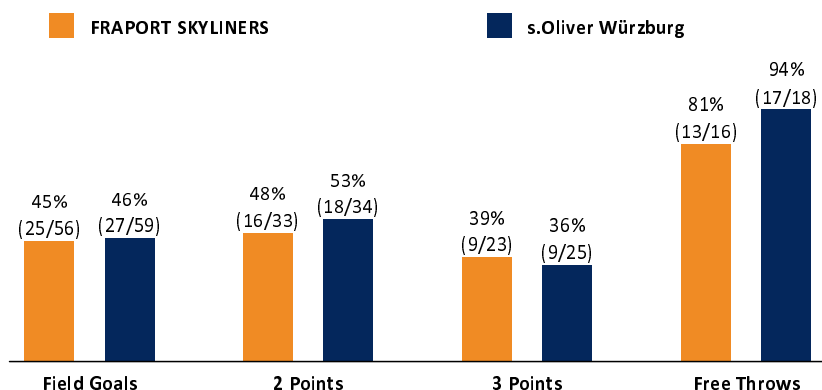

WUE - s.Oliver Würzburg (Coach: WUCHERER Denis)

No.	Name	Min	PTS	2 Points	3 Points	Field Goals	Free Throws	OR	DR	TR	AS	ST	TO	BS	SB	PF	FD	EFF	+/-
*2	CHAPMAN Brekkott	30:26	18	6/9 (67%)		6/9 (67%)	6/6 (100%)	4	6	10	2			1		2	5	28	-4
*3	WARD Tyson	23:41	8	2/5 (40%)	1/4 (25%)	3/9 (33%)	1/2 (50%)	2	2	4	5	3	4			2	1	9	-1
4	BÖHMER Julius	DNP																	
6	OBIESIE Joshua	20:45	5	0/3 (0%)	1/3 (33%)	1/6 (17%)	2/2 (100%)	1	4	5	4		2		3	1	7	16	
*7	HABFURTHNER Nils	10:53	2	1/1 (100%)		1/1 (100%)												2	-11
12	NDI Elijah	DNP																	
20	ALBUS Julian	14:25	3	0/1 (0%)	1/2 (50%)	1/3 (33%)						1			4	1	2	14	
21	KOCH Florian	25:29	14	3/5 (60%)	2/3 (67%)	5/8 (63%)	2/2 (100%)		7	7	3				3	1	21	15	
24	HUNT Cameron	29:07	23	4/5 (80%)	3/7 (43%)	7/12 (58%)	6/6 (100%)				7		2		2	7	23	19	
27	WEITZEL Jonas	12:31	4	2/3 (67%)	0/1 (0%)	2/4 (50%)		1	2	3	1	1		1	1		8	8	
*34	HOFFMANN Felix	12:45	3	0/1 (0%)	1/1 (100%)	1/2 (50%)			2	2			1		1		3	-15	
*77	KING Alex	19:58	0	0/1 (0%)	0/4 (0%)	0/5 (0%)			2	2	1		1		1		-3	-1	
Team / Coach								2	2	4			1			3			
Totals			200:00	80	18/34 (53%)	9/25 (36%)	27/59 (46%)	17/18 (94%)	10	27	37	23	5	11	2	19	16	103	8

FRA	Rebounds OR/DR/TR	WUE
6 / 21 / 27		10 / 27 / 37
15	Assists	23
16	Fouls	19
19	Fouls Drawn	16
13	Turnovers	11
6	Steals	5
32	Points in the Paint	30
8	Second Chance Points	14
8	Fast Break Points	2
11 (51:40)	Biggest Lead	13 (67:80)
13-0 (48:38)	Biggest Scoring Run	9-0 (66:76)
Lead Changes: 12		
Times Tied: 9		

EASycREDIT-BBL.DE

Alle offiziellen Statistiken der easyCredit BBL, Daten, Rekorde uvm. gibt es auf easycrredit-bbl.de! News, Stats, Tabelle und Spielplan für unterwegs: Kostenfrei für iOS und Android in der offiziellen Liga-App!

MAGENTA SPORT

Keinen Korb mehr verpassen - Alle Spiele der easyCredit BBL und des MagentaSport BBL Pokals LIVE und in HD! Das größte Basketball-Angebot Deutschlands zuhause und mobil! www.MagentaSport.de

LEGEND
Min Minutes Played   DR Defensive Rebounds   AS Assists   BS Blocked Shots   PF Fouls   +/- Plus-Minus-Rating
DNP Did Not Play   OR Offensive Rebounds   ST Steals   SB Shots Blocked   FD Fouls Drawn   * Starters
PTS Points   TR Total Rebounds   TO Turnovers   EFF Efficiency = ((PTS + TR + AS + ST + BS) - ((FGA - FGM) + (FTA - FTM) + TO))