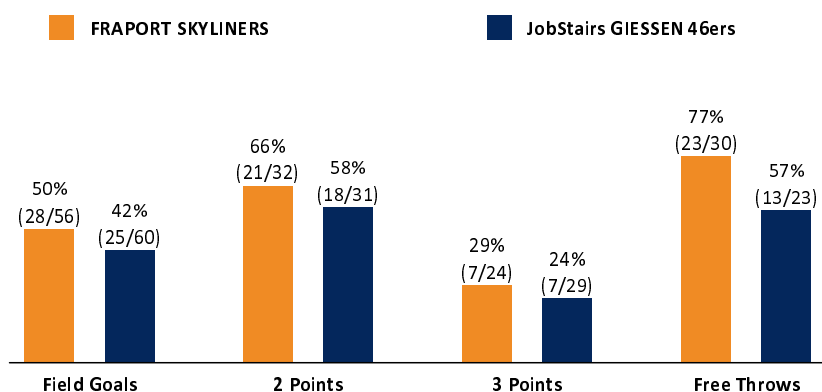

GIE - JobStairs GIESSEN 46ers (Coach: FREYER Ingo)

No.	Name	Min	PTS	2 Points	3 Points	Field Goals	Free Throws	OR	DR	TR	AS	ST	TO	BS	SB	PF	FD	EFF	+/-	
*2	HAMILTON Isaac	15:51	4	0/1 (0%)	1/2 (50%)	1/3 (33%)	1/2 (50%)		1	1	2	2				1	1	6	3	
*3	O'REILLY Liam	26:42	5	0/3 (0%)	1/3 (33%)	1/6 (17%)	2/3 (67%)		1	1	5	1	3		1	3	1	3	-16	
4	KRAUSHAAR Bjarne	20:22	6	2/3 (67%)	0/2 (0%)	2/5 (40%)	2/3 (67%)		3	3	3		1			4	3	7	-10	
*8	PJANIC Alen	16:30	9	3/5 (60%)	1/4 (25%)	4/9 (44%)		1	1	2		1				3	1	5	-6	
*12	RICHTER Johannes	27:31	9	3/5 (60%)		3/5 (60%)	3/4 (75%)	4	4	8	1		3			4	2	12	-11	
15	BOWMAN Brandon	22:33	17	4/4 (100%)	2/5 (40%)	6/9 (67%)	3/5 (60%)	4	5	9	2	1	1			4	4	23	-9	
20	ZYLKA Ferdinand	2:09	0										1			1	1	-1	5	
30	ROWSEY Andrew	21:17	5	1/1 (100%)	1/7 (14%)	2/8 (25%)			2	2	1	2	2			3	1	2	-10	
31	JAMES JR. Scottie	14:42	7	3/5 (60%)		3/5 (60%)	1/4 (25%)		1	1						3	3	3	-8	
*33	THOMAS Brandon	32:23	8	2/4 (50%)	1/6 (17%)	3/10 (30%)	1/2 (50%)	1	2	3	2	1	3			2	2	3	-18	
Team / Coach								1	1	2							2			
Totals			200:00	70	18/31 (58%)	7/29 (24%)	25/60 (42%)	13/23 (57%)	11	21	32	16	7	15		1	28	19	65	-16

FRA	GIE
10 / 31 / 41	11 / 21 / 32
22	Rebounds OR/DR/TR
21	Assists
28	Fouls
18	Fouls Drawn
11	Turnovers
40	Steals
14	Points in the Paint
15	Second Chance Points
18 (86:68)	Fast Break Points
11-0 (25:19)	Biggest Lead
	Biggest Scoring Run
	Lead Changes: 6
	Times Tied: 3

EASYCREDIT-BBL.DE

Alle offiziellen Statistiken der easyCredit BBL, Daten, Rekorde uvm. gibt es auf easyCredit-BBL.de! News, Stats, Tabelle und Spielplan für unterwegs: Kostenfrei für iOS und Android in der offiziellen Liga-App!

MAGENTA SPORT

Keinen Korb mehr verpassen - Alle Spiele der easyCredit BBL und des MagentaSport BBL Pokals LIVE und in HD! Das größte Basketball-Angebot Deutschlands zuhause und mobil! www.MagentaSport.de

LEGEND
Min Minutes Played   DR Defensive Rebounds   AS Assists   BS Blocked Shots   PF Fouls   +/- Plus-Minus-Rating
DNP Did Not Play   OR Offensive Rebounds   ST Steals   SB Shots Blocked   FD Fouls Drawn   * Starters
PTS Points   TR Total Rebounds   TO Turnovers   EFF Efficiency = ((PTS + TR + AS + ST + BS) - ((FGA - FGM) + (FTA - FTM) + TO))