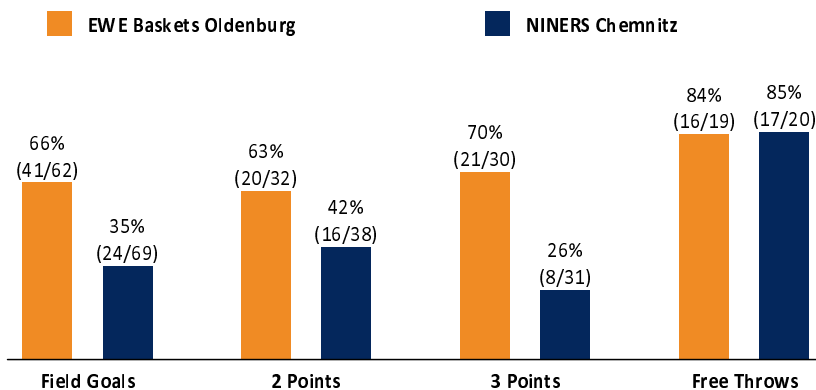

CHE - NINERS Chemnitz (Coach: PASTORE Rodrigo)

No.	Name	Min	PTS	2 Points	3 Points	Field Goals	Free Throws	OR	DR	TR	AS	ST	TO	BS	SB	PF	FD	EFF	+/-
*2	HARRIS Terrell	22:07	4	2/4 (50%)	0/4 (0%)	2/8 (25%)					2		3				1	-3	-48
3	ZIEGENHAGEN Maite	20:11	12	0/1 (0%)	4/10 (40%)	4/11 (36%)			1	1	1					3	1	7	-2
4	MATTHEWS Virgil	10:00	2	1/2 (50%)		1/2 (50%)		1	1	2	3	1			1		2	7	-10
6	FIGGE Luis	15:00	1	0/1 (0%)	0/1 (0%)	0/2 (0%)	1/2 (50%)	1	1	2	1	1				3	2	2	-12
*7	RICHTER Jonas	19:57	6	3/10 (30%)	0/3 (0%)	3/13 (23%)		3	3	6	1		2		4	4		1	-43
*8	WIMBERG Jan Niklas	29:40	15	4/7 (57%)	0/2 (0%)	4/9 (44%)	7/7 (100%)	3	2	5	2	1					4	18	-26
9	JOHNSON Dominique	14:38	2				2/2 (100%)	1	1	2		1				5	1	5	8
11	MIKE Isiaha	22:37	14	3/5 (60%)	2/4 (50%)	5/9 (56%)	2/2 (100%)	2	2	4	1	1	3			3	2	13	-28
*15	THORNTON Marcus	15:50	7	1/2 (50%)	1/4 (25%)	2/6 (33%)	2/3 (67%)						1			1	3	1	-33
20	CLARK Wes	17:52	7	2/5 (40%)	0/1 (0%)	2/6 (33%)	3/4 (75%)		4	4	3	1	2			2	2	8	-8
*24	KING George	12:08	3	0/1 (0%)	1/2 (50%)	1/3 (33%)		1	2	3		1	1				1	4	-28
Team / Coach								1	1	1			1					0	
Totals		200:00	73	16/38 (42%)	8/31 (26%)	24/69 (35%)	17/20 (85%)	13	17	30	14	7	13		5	21	19	63	-46

OLD	CHE
4 / 33 / 37	Rebounds OR/DR/TR 13 / 17 / 30
27	Assists 14
19	Fouls 21
21	Fouls Drawn 19
10	Turnovers 13
8	Steals 7
32	Points in the Paint 28
8	Second Chance Points 11
16	Fast Break Points 8
46 (117:71)	Biggest Lead 3 (0:3)
14-0 (52:32)	Biggest Scoring Run 8-0 (100:64)
	Lead Changes: 1
	Times Tied: 1

EASycREDIT-BBL.DE

Alle offiziellen Statistiken der easyCredit BBL, Daten, Rekorde uvm. gibt es auf easyCredit-BBL.de! News, Stats, Tabelle und Spielplan für unterwegs: Kostenfrei für iOS und Android in der offiziellen Liga-App!

MAGENTA SPORT

Keinen Korb mehr verpassen - Alle Spiele der easyCredit BBL und des MagentaSport BBL Pokals LIVE und in HD! Das größte Basketball-Angebot Deutschlands zuhause und mobil! www.MagentaSport.de

LEGEND
Min Minutes Played   DR Defensive Rebounds   AS Assists   BS Blocked Shots   PF Fouls   +/- Plus-Minus-Rating
DNP Did Not Play   OR Offensive Rebounds   ST Steals   SB Shots Blocked   FD Fouls Drawn   * Starters
PTS Points   TR Total Rebounds   TO Turnovers   EFF Efficiency = ((PTS + TR + AS + ST + BS) - ((FGA - FGM) + (FTA - FTM) + TO))