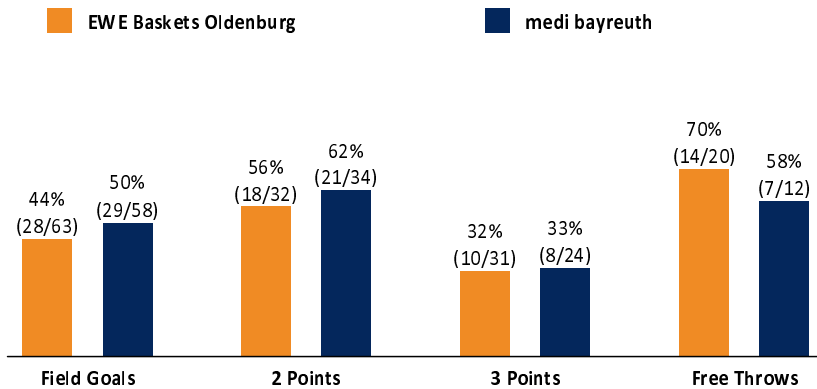

EWE Baskets Oldenburg 80 : 73

medi bayreuth

Referee: CICI Gentian
Umpires: ORUZGANI Zulfikar / REY Danjana
Commissioner: HOLSTEN Ingo

Oldenburg, EWE ARENA (6.000 Plätze), SA 9 JAN 2021, 18:00, Game-ID: 25590

Scoreboard table showing Q1, Q2, Q3, Q4 scores for OLD and BAY.

OLD - EWE Baskets Oldenburg (Coach: DRIJENCIC Mladen)

Main statistics table for OLD team, including player names, minutes, points, and various performance metrics.

BAY - medi bayreuth (Coach: KORNER Raoul)

Main statistics table for BAY team, including player names, minutes, points, and various performance metrics.

Summary table comparing OLD and BAY on various metrics like Rebounds, Assists, Fouls, etc.

EASYPRE-CREDIT-BBL.DE

Alle offiziellen Statistiken der easyCredit BBL, Daten, Rekorde uvm. gibt es auf easyCredit-BBL.de! News, Stats, Tabelle und Spielplan für unterwegs: Kostenlos für iOS und Android in der offiziellen Liga-App!

MAGENTA SPORT

Keinen Korb mehr verpassen - Alle Spiele der easyCredit BBL und des MagentaSport BBL Pokals LIVE und in HD! Das größte Basketball-Angebot Deutschlands zuhause und mobil! www.MagentaSport.de

LEGEND: Min Minutes Played, DR Defensive Rebounds, AS Assists, BS Blocked Shots, PF Fouls, +/- Plus-Minus-Rating, DNP Did Not Play, OR Offensive Rebounds, ST Steals, SB Shots Blocked, FD Fouls Drawn, * Starters, PTS Points, TR Total Rebounds, TO Turnovers, EFF Efficiency = ((PTS + TR + AS + ST + BS) - ((FGA - FGM) + (FTA - FTM) + TO))