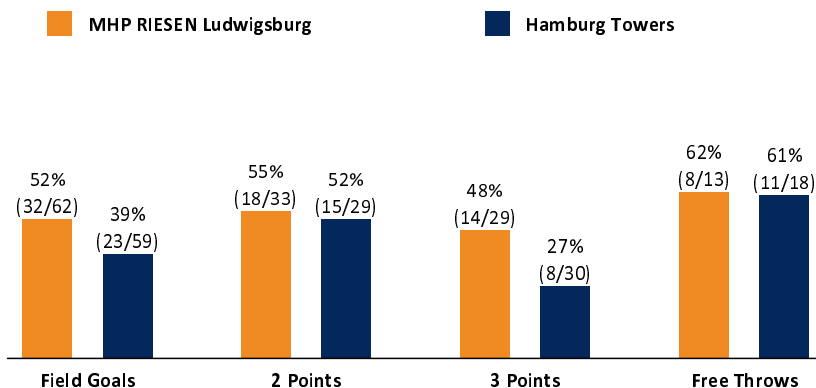

MHP RIESEN Ludwigsburg 86 : 65

Hamburg Towers

Referee: FRITZ Clemens
Umpires: PANTHER Anne / REITER Moritz
Commissioner: BENDER Ute

Attendance: 0
Ludwigsburg, MHPArena (4.129Plätze), DI 29 DEZ 2020, 20:30, Game-ID: 25572

Scoreboard table showing Q1, Q2, Q3, Q4 scores for LUD and HAM.

LUD - MHP RIESEN Ludwigsburg (Coach: PATRICK John)

Main player statistics table for MHP RIESEN Ludwigsburg including columns for No., Name, Min, PTS, 2 Points, 3 Points, Field Goals, Free Throws, OR, DR, TR, AS, ST, TO, BS, SB, PF, FD, EFF, +/-.

HAM - Hamburg Towers (Coach: CALLES Pedro)

Main player statistics table for Hamburg Towers including columns for No., Name, Min, PTS, 2 Points, 3 Points, Field Goals, Free Throws, OR, DR, TR, AS, ST, TO, BS, SB, PF, FD, EFF, +/-.

Summary statistics table comparing LUD and HAM across categories like Rebounds, Assists, Fouls, Turnovers, Steals, Points in the Paint, etc.

EASycREDIT-BBL.DE

Alle offiziellen Statistiken der easyCredit BBL, Daten, Rekorde uvm. gibt es auf easyCredit-BBL.de! News, Stats, Tabelle und Spielplan für unterwegs: Kostenlos für iOS und Android in der offiziellen Liga-App!

MAGENTA SPORT

Keinen Korb mehr verpassen - Alle Spiele der easyCredit BBL und des MagentaSport BBL Pokals LIVE und in HD! Das größte Basketball-Angebot Deutschlands zuhause und mobil! www.MagentaSport.de

LEGEND: Min Minutes Played, DR Defensive Rebounds, AS Assists, BS Blocked Shots, PF Fouls, +/- Plus-Minus-Rating, DNP Did Not Play, OR Offensive Rebounds, ST Steals, SB Shots Blocked, FD Fouls Drawn, * Starters, PTS Points, TR Total Rebounds, TO Turnovers, EFF Efficiency = ((PTS + TR + AS + ST + BS) - ((FGA - FGM) + (FTA - FTM) + TO))