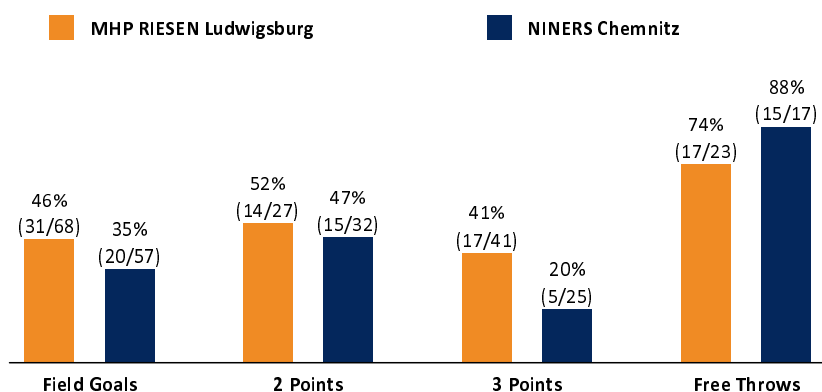

MHP RIESEN Ludwigsburg 96 : 60

NINERS Chemnitz

Referee: MADINGER Christof
Umpires: HACK Johannes / STREIT Enrico
Commissioner: BENDER Ute

Ludwigsburg, MHPArena (4.129 Plätze), DI 9 MRZ 2021, 20:30, Game-ID: 25669

Scoreboard table showing Q1, Q2, Q3, Q4 scores for LUD and CHE.

LUD - MHP RIESEN Ludwigsburg (Coach: PATRICK John)

Main player statistics table for Ludwigsburg including columns for Name, Min, PTS, 2 Points, 3 Points, Field Goals, Free Throws, and various advanced stats.

CHE - NINERS Chemnitz (Coach: PASTORE Rodrigo)

Main player statistics table for Chemnitz including columns for Name, Min, PTS, 2 Points, 3 Points, Field Goals, Free Throws, and various advanced stats.

Summary statistics table comparing LUD and CHE across categories like Rebounds, Assists, Fouls, and Turnovers.

EASYCREDIT-BBL.DE

Alle offiziellen Statistiken der easyCredit BBL, Daten, Rekorde uvm. gibt es auf easyCredit-BBL.de! News, Stats, Tabelle und Spielplan für unterwegs: Kostenfrei für iOS und Android in der offiziellen Liga-App!

MAGENTA SPORT

Keinen Korb mehr verpassen - Alle Spiele der easyCredit BBL und des MagentaSport BBL Pokals LIVE und in HD! Das größte Basketball-Angebot Deutschlands zuhause und mobil! www.MagentaSport.de

LEGEND: Min Minutes Played, DNP Did Not Play, PTS Points, DR Defensive Rebounds, OR Offensive Rebounds, TR Total Rebounds, AS Assists, ST Steals, TO Turnovers, BS Blocked Shots, SB Shots Blocked, PF Fouls, FD Fouls Drawn, EFF Efficiency = ((PTS + TR + AS + ST + BS) - ((FGA - FGM) + (FTA - FTM) + TO))