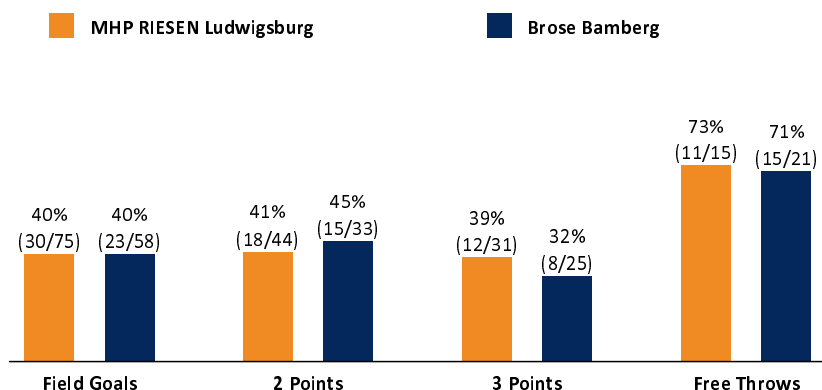

MHP RIESEN Ludwigsburg 83 : 69

Brose Bamberg

Referee: FRITZ Clemens
Umpires: REITER Moritz / MADINGER Christof
Commissioner: LAUPRECHT Claus-Arwed

Ludwigsburg, MHPArena (4.129Plätze), MI 19 MAI 2021, 19:00, Game-ID: 25900

Summary table showing scores by quarter (Q1-Q4) for LUD and BAM.

LUD - MHP RIESEN Ludwigsburg (Coach: PATRICK John)

Main player statistics table for Ludwigsburg, including columns for No., Name, Min, PTS, 2 Points, 3 Points, Field Goals, Free Throws, and various rebound/steal metrics.

BAM - Brose Bamberg (Coach: ROIJAKKERS Johan)

Main player statistics table for Brose Bamberg, including columns for No., Name, Min, PTS, 2 Points, 3 Points, Field Goals, Free Throws, and various rebound/steal metrics.

Summary table comparing team statistics such as Rebounds, Assists, Fouls, Turnovers, Steals, Points in the Paint, Second Chance Points, Fast Break Points, Biggest Lead, and Biggest Scoring Run.

EASycRedit-BBL.de

Alle offiziellen Statistiken der easycrredit BBL, Daten, Rekorde uvm. gibt es auf easycrredit-BBL.de! News, Stats, Tabelle und Spielplan für unterwegs: Kostenfrei für iOS und Android in der offiziellen Liga-App!

MAGENTA SPORT

Keinen Korb mehr verpassen - Alle Spiele der easycrredit BBL und des MagentaSport BBL Pokals LIVE und in HD! Das größte Basketball-Angebot Deutschlands zuhause und mobil! www.MagentaSport.de

LEGEND: Min Minutes Played, DR Defensive Rebounds, AS Assists, BS Blocked Shots, PF Fouls, +/- Plus-Minus-Rating, DNP Did Not Play, OR Offensive Rebounds, ST Steals, SB Shots Blocked, FD Fouls Drawn, * Starters, PTS Points, TR Total Rebounds, TO Turnovers, EFF Efficiency = ((PTS + TR + AS + ST + BS) - ((FGA - FGM) + (FTA - FTM) + TO))