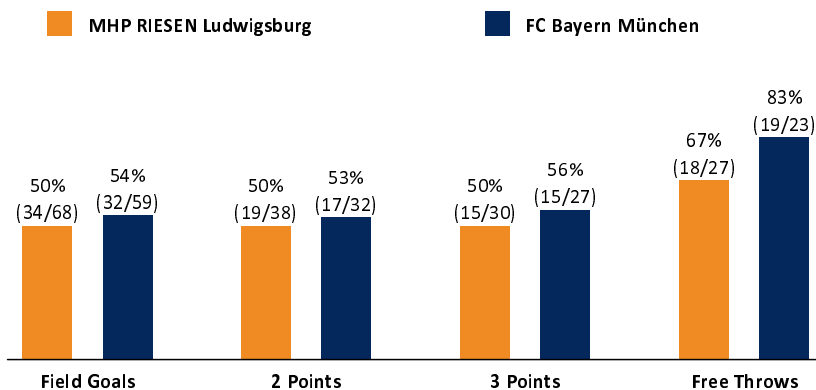

MHP RIESEN Ludwigsburg 101 : 98

FC Bayern München

Referee: PANTHER Anne
Umpires: MADINGER Christof / STREIT Enrico
Commissioner: EICHHORN Christian

Ludwigsburg, MHPArena (4.129Plätze), SA 29 MAI 2021, 20:30, Game-ID: 25923

Scoreboard table showing Q1, Q2, Q3, Q4 scores for LUD and FCB.

LUD - MHP RIESEN Ludwigsburg (Coach: PATRICK John)

Main player statistics table for MHP RIESEN Ludwigsburg including columns for No., Name, Min, PTS, 2 Points, 3 Points, Field Goals, Free Throws, and various rebound/steal metrics.

FCB - FC Bayern München (Coach: TRINCHIERI Andrea)

Main player statistics table for FC Bayern München including columns for No., Name, Min, PTS, 2 Points, 3 Points, Field Goals, Free Throws, and various rebound/steal metrics.

Summary table comparing LUD and FCB on various performance metrics such as Rebounds, Assists, Fouls, Turnovers, Steals, Points in the Paint, Second Chance Points, Fast Break Points, Biggest Lead, Biggest Scoring Run, Lead Changes, and Times Tied.

EASYCREDIT-BBL.DE

Alle offiziellen Statistiken der easyCredit BBL, Daten, Rekorde uvm. gibt es auf easyCredit-BBL.de! News, Stats, Tabelle und Spielplan für unterwegs: Kostenfrei für iOS und Android in der offiziellen Liga-App!

MAGENTA SPORT

Keinen Korb mehr verpassen - Alle Spiele der easyCredit BBL und des MagentaSport BBL Pokals LIVE und in HD! Das größte Basketball-Angebot Deutschlands zuhause und mobil! www.MagentaSport.de

LEGEND: Min Minutes Played, DR Defensive Rebounds, AS Assists, BS Blocked Shots, PF Fouls, +/- Plus-Minus-Rating, DNP Did Not Play, OR Offensive Rebounds, ST Steals, SB Shots Blocked, FD Fouls Drawn, * Starters, PTS Points, TR Total Rebounds, TO Turnovers, EFF Efficiency = ((PTS + TR + AS + ST + BS) - ((FGA - FGM) + (FTA - FTM) + TO))