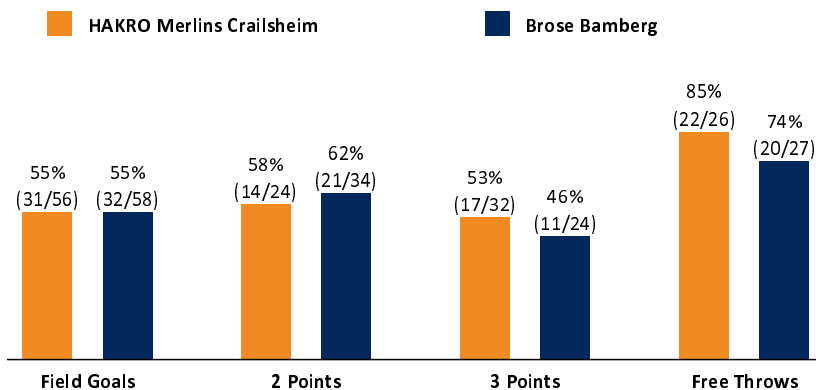

Referee: KOVACEVIC Nebojsa
Umpires: BRENDEL Nikolas / HACK Johannes
Commissioner: EICHHORN Christian

Crailsheim, Arena Hohenlohe (3.000 Plätze), SO 22 NOV 2020, 20:30, Game-ID: 25508

Scoreboard table showing Q1, Q2, Q3, Q4 scores for CRA and BAM.

CRA - HAKRO Merlins Crailsheim (Coach: IISALO Tuomas)

Main player statistics table for CRA, including columns for No., Name, Min, PTS, 2 Points, 3 Points, Field Goals, Free Throws, and various rebound/assist metrics.

BAM - Brose Bamberg (Coach: ROIJAKKERS Johan)

Main player statistics table for BAM, including columns for No., Name, Min, PTS, 2 Points, 3 Points, Field Goals, Free Throws, and various rebound/assist metrics.

Summary table comparing CRA and BAM on various metrics like Rebounds, Assists, Fouls, Turnovers, Steals, Points in the Paint, Second Chance Points, Fast Break Points, Biggest Lead, Biggest Scoring Run, Lead Changes, and Times Tied.

EASycRedit-BBL.DE

Alle offiziellen Statistiken der easyCredit BBL, Daten, Rekorde uvm. gibt es auf easyCredit-BBL.de! News, Stats, Tabelle und Spielplan für unterwegs: Kostenfrei für iOS und Android in der offiziellen Liga-App!

MAGENTA SPORT

Keinen Korb mehr verpassen - Alle Spiele der easyCredit BBL und des MagentaSport BBL Pokals LIVE und in HD! Das größte Basketball-Angebot Deutschlands zuhause und mobil! www.MagentaSport.de

LEGEND: Min Minutes Played, DR Defensive Rebounds, AS Assists, BS Blocked Shots, PF Fouls, +/- Plus-Minus-Rating, DNP Did Not Play, OR Offensive Rebounds, ST Steals, SB Shots Blocked, FD Fouls Drawn, * Starters, PTS Points, TR Total Rebounds, TO Turnovers, EFF Efficiency = ((PTS + TR + AS + ST + BS) - ((FGA - FGM) + (FTA - FTM) + TO))