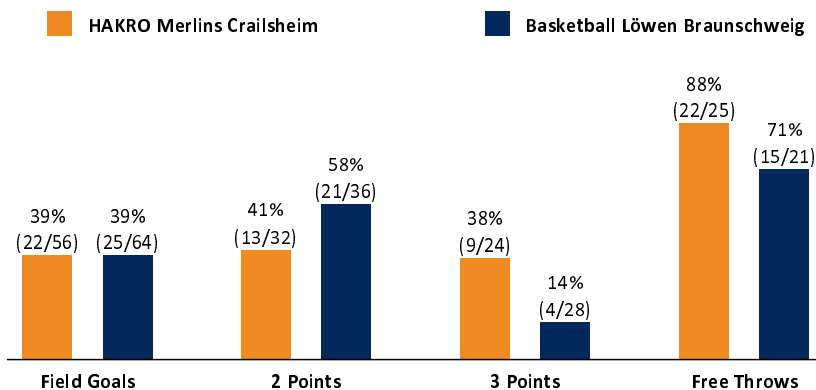

BRA - Basketball Löwen Braunschweig (Coach: STROBL Pete)

No.	Name	Min	PTS	2 Points	3 Points	Field Goals	Free Throws	OR	DR	TR	AS	ST	TO	BS	SB	PF	FD	EFF	+/-	
*0	WANK Lukas	26:37	7	3/4 (75%)	0/1 (0%)	3/5 (60%)	1/3 (33%)	2	3	5	2	3	3			3	5	10	9	
2	WATKINS Anthony	DNP																		
3	ZEEB Garai	3:00	3	1/1 (100%)		1/1 (100%)	1/1 (100%)						1			1	1	2	-7	
4	VAN SLOOTEN Luc	10:14	0	0/1 (0%)	0/1 (0%)	0/2 (0%)					1					1	1	-1	-3	
*7	MEISNER Lukas	31:00	8	2/5 (40%)	0/7 (0%)	2/12 (17%)	4/4 (100%)	1	4	5	2	1	1	2	1	3	2	7	-7	
*8	ROBINSON James	30:23	13	3/4 (75%)	1/5 (20%)	4/9 (44%)	4/4 (100%)	1	1	2	1	1	3			2	4	9	7	
12	GÖTTSCHE Jannik	7:49	2	1/1 (100%)		1/1 (100%)			2	2			2	1		2	1	3	-5	
15	PETERKA Martin	19:15	2	1/3 (33%)	0/2 (0%)	1/5 (20%)					2	1	1			2		0	-10	
21	ROOSCH Simon	DNP																		
24	VELICKA Arnas	24:45	8	2/2 (100%)	1/6 (17%)	3/8 (38%)	1/2 (50%)	2		2	3	1	2	1		1	5	7	-13	
*34	SCHILLING Gavin	16:36	8	3/7 (43%)		3/7 (43%)	2/5 (40%)	1	4	5		1	1			5	4	6	4	
*35	JALLOW Karim	30:21	18	5/8 (63%)	2/6 (33%)	7/14 (50%)	2/2 (100%)	2	2	4		1	2			2	2	14	-5	
Team / Coach								3	6	9					1		9			
Totals			200:00	69	21/36 (58%)	4/28 (14%)	25/64 (39%)	15/21 (71%)	12	22	34	11	9	16	4	1	23	25	66	-6

CRA	BRA
12 / 31 / 43	12 / 22 / 34
14	11
25	23
22	25
20	16
12	9
26	38
11	11
16	6
14 (58:44)	13 (6:19)
11-0 (25:23)	10-0 (0:10)
	Lead Changes: 1
	Times Tied: 2

EASycREDIT-BBL.DE

Alle offiziellen Statistiken der easyCredit BBL, Daten, Rekorde uvm. gibt es auf easyCredit-BBL.de! News, Stats, Tabelle und Spielplan für unterwegs: Kostenfrei für iOS und Android in der offiziellen Liga-App!

MAGENTA SPORT

Keinen Korb mehr verpassen - Alle Spiele der easyCredit BBL und des MagentaSport BBL Pokals LIVE und in HD! Das größte Basketball-Angebot Deutschlands zuhause und mobil! www.MagentaSport.de

LEGEND

Min Minutes Played DR Defensive Rebounds AS Assists BS Blocked Shots PF Fouls +/- Plus-Minus-Rating
DNP Did Not Play OR Offensive Rebounds ST Steals SB Shots Blocked FD Fouls Drawn * Starters
PTS Points TR Total Rebounds TO Turnovers EFF Efficiency = ((PTS + TR + AS + ST + BS) - ((FGA - FGM) + (FTA - FTM) + TO))