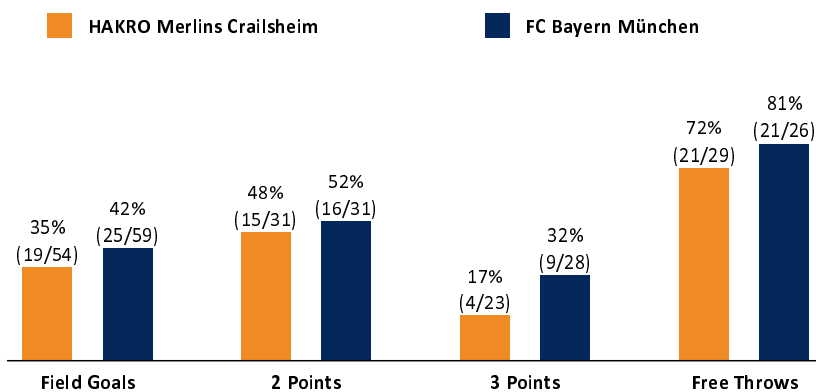

HAKRO Merlins Crailsheim

63 : 80

FC Bayern München

Referee: STRAUBE Carsten
Umpires: BITTNER Steve / KRAUSE Oliver
Commissioner: JANSEN Sascha

Attendance: 100
WEIßENFELS, Stadthalle Weißenfels, MO 26 OKT 2020, 20:30, Game-ID: 25819

Scoreboard table showing quarter scores for CRA and FCB: Q1 (16:21), Q2 (12:23), Q3 (20:17), Q4 (15:19), Total (63:80).

CRA - HAKRO Merlins Crailsheim (Coach: IISALO Tuomas)

Main player statistics table for CRA, including columns for No., Name, Min, PTS, 2 Points, 3 Points, Field Goals, Free Throws, and various advanced stats like OR, DR, TR, AS, ST, TO, BS, SB, PF, FD, EFF, +/-.

Summary comparison table between CRA and FCB for various metrics: Rebounds (11/27/38 vs 9/26/35), Assists (18 vs 18), Fouls (22 vs 20), Foul Drawn (20 vs 21), Turnovers (18 vs 15), Steals (5 vs 14), Points in the Paint (30 vs 26), Second Chance Points (10 vs 7), Fast Break Points (6 vs 9), Biggest Lead (0 (3:3) vs 23 (32:55)), Biggest Scoring Run (7-0 (41:56) vs 6-0 (3:9)), Lead Changes (0 vs 0), Times Tied (1 vs 1).