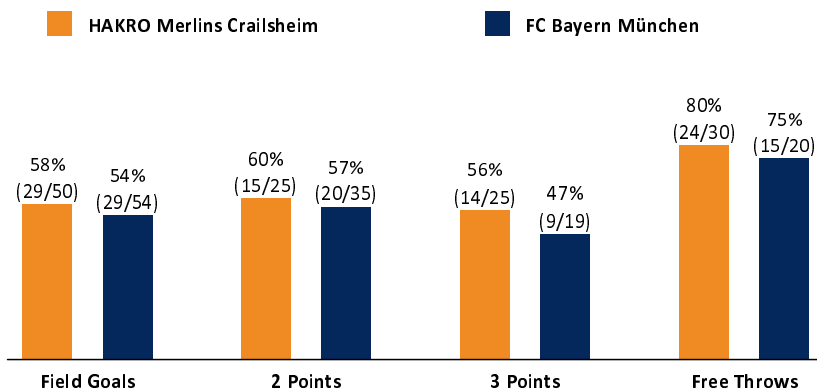

HAKRO Merlins Crailsheim 96 : 82

FC Bayern München

Referee: PANTHER Anne
Umpires: MADINGER Christof / HACK Johannes
Commissioner: EICHHORN Christian

Crailsheim, Arena Hohenlohe (3.000 Plätze), SO 23 MAI 2021, 18:00, Game-ID: 25911

Scoreboard summary table showing Q1, Q2, Q3, Q4 scores for CRA and FCB.

CRA - HAKRO Merlins Crailsheim (Coach: IISALO Tuomas)

Main player statistics table for CRA, including columns for No., Name, Min, PTS, 2 Points, 3 Points, Field Goals, Free Throws, and various rebound and efficiency metrics.

FCB - FC Bayern München (Coach: TRINCHIERI Andrea)

Main player statistics table for FCB, including columns for No., Name, Min, PTS, 2 Points, 3 Points, Field Goals, Free Throws, and various rebound and efficiency metrics.

Summary table comparing CRA and FCB on various metrics like Rebounds, Assists, Fouls, Turnovers, Steals, Points in the Paint, etc.

EASYCREDIT-BBL.DE

Alle offiziellen Statistiken der easyCredit BBL, Daten, Rekorde uvm. gibt es auf easyCredit-BBL.de! News, Stats, Tabelle und Spielplan für unterwegs: Kostenlos für iOS und Android in der offiziellen Liga-App!

MAGENTA SPORT

Keinen Korb mehr verpassen - Alle Spiele der easyCredit BBL und des MagentaSport BBL Pokals LIVE und in HD! Das größte Basketball-Angebot Deutschlands zuhause und mobil! www.MagentaSport.de

LEGEND: Min Minutes Played, DR Defensive Rebounds, AS Assists, BS Blocked Shots, PF Fouls, +/- Plus-Minus-Rating, DNP Did Not Play, OR Offensive Rebounds, ST Steals, SB Shots Blocked, FD Fouls Drawn, * Starters, PTS Points, TR Total Rebounds, TO Turnovers, EFF Efficiency = ((PTS + TR + AS + ST + BS) - ((FGA - FGM) + (FTA - FTM) + TO))