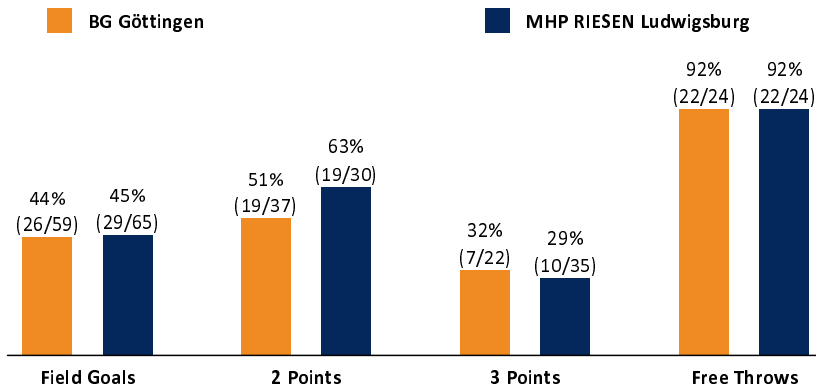

Attendance: 0

Scoreboard table showing Q1, Q2, Q3, Q4 scores for GOT and LUD.

GOT - BG Göttingen (Coach: MOORS Roel)

Main player statistics table for GOT - BG Göttingen including columns for No., Name, Min, PTS, 2 Points, 3 Points, Field Goals, Free Throws, OR, DR, TR, AS, ST, TO, BS, SB, PF, FD, EFF, +/-.

Summary table comparing GOT and LUD statistics: Rebounds OR/DR/TR, Assists, Fouls, Fouls Drawn, Turnovers, Steals, Points in the Paint, Second Chance Points, Fast Break Points, Biggest Lead, Biggest Scoring Run, Lead Changes, Times Tied.