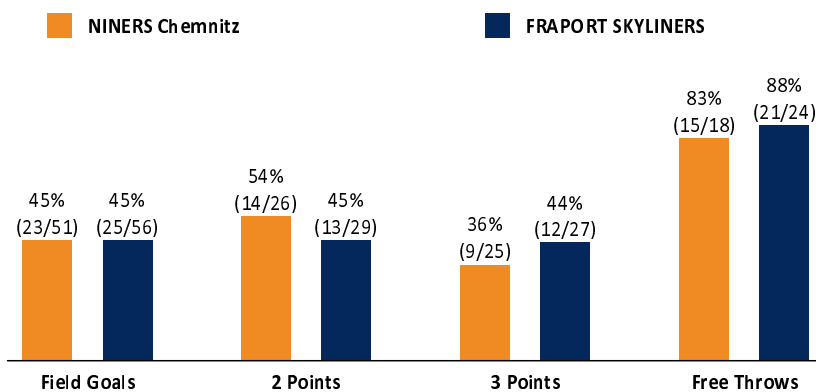

FRA - FRAPORT SKYLINERS (Coach: GLEIM Sebastian)

No.	Name	Min	PTS	2 Points	3 Points	Field Goals	Free Throws	OR	DR	TR	AS	ST	TO	BS	SB	PF	FD	EFF	+/-	
0	KONGA Konstantin	24:52	6	1/2 (50%)	0/1 (0%)	1/3 (33%)	4/4 (100%)	1	3	4	1		1		1	2	5	8	15	
*1	MOBLEY Matt	31:05	29	2/7 (29%)	5/9 (56%)	7/16 (44%)	10/10 (100%)	1	5	6	1	1	3			2	9	25	21	
*2	KESSENS Michael	25:24	13	5/7 (71%)		5/7 (71%)	3/4 (75%)	5	3	8	1	1	1		1	3	3	19	6	
6	SCHOORMANN Len	2:17	0										2			1		-2	-12	
10	ONYIA Alvin	0:35	0															0	-6	
*20	MOORE Rasheed	32:05	11	3/7 (43%)	1/3 (33%)	4/10 (40%)	2/2 (100%)	3	4	7	1		1		2	2	1	12	10	
21	MURPHY Kamarí	20:31	0	0/3 (0%)	0/1 (0%)	0/4 (0%)	0/2 (0%)	1	1	2	2	1	1	1		4	1	-1	9	
*23	ROBERTSON Quantez	24:16	9		3/5 (60%)	3/5 (60%)			2	2	2	2	3	1		4	1	11	6	
*30	GUDMUNDSSON Jon Axel	34:37	15	2/2 (100%)	3/8 (38%)	5/10 (50%)	2/2 (100%)		2	2	5	4	2			3	6	19	13	
33	VÖLLER Marco	4:18	0	0/1 (0%)		0/1 (0%)										1		-1	3	
Team / Coach								3	2	5							5			
Totals			200:00	83	13/29 (45%)	12/27 (44%)	25/56 (45%)	21/24 (88%)	14	22	36	13	9	14	2	4	22	26	95	13

CHE	FRA
8 / 17 / 25	14 / 22 / 36
16	13
26	22
22	26
19	14
10	9
28	22
8	12
11	7
4 (20:16)	21 (62:83)
9-0 (48:44)	9-0 (48:53)
Lead Changes: 6	
Times Tied: 6	

EASYCREDIT-BBL.DE

Alle offiziellen Statistiken der easyCredit BBL, Daten, Rekorde uvm. gibt es auf easyCredit-BBL.de! News, Stats, Tabelle und Spielplan für unterwegs: Kostenfrei für iOS und Android in der offiziellen Liga-App!

MAGENTA SPORT

Keinen Korb mehr verpassen - Alle Spiele der easyCredit BBL und des MagentaSport BBL Pokals LIVE und in HD! Das größte Basketball-Angebot Deutschlands zuhause und mobil! www.MagentaSport.de

LEGEND
Min Minutes Played   DR Defensive Rebounds   AS Assists   BS Blocked Shots   PF Fouls   +/- Plus-Minus-Rating
DNP Did Not Play   OR Offensive Rebounds   ST Steals   SB Shots Blocked   FD Fouls Drawn   * Starters
PTS Points   TR Total Rebounds   TO Turnovers   EFF Efficiency = ((PTS + TR + AS + ST + BS) - ((FGA - FGM) + (FTA - FTM) + TO))