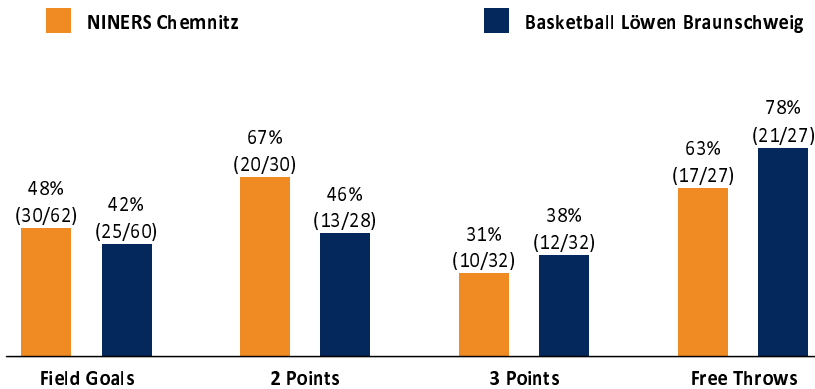

Referee: KRAUSE Oliver
 Umpires: ARIK Tamer / HODZIC Nermin
 Commissioner: WEGNER Ronny

Chemnitz, Messe Chemnitz (5.000 Plätze), MI 24 MRZ 2021, 19:00, Game-ID: 25586

	Q1		Q2		Q3		Q4	
CHE	20	20	15	35	28	63	24	87
BRA	33	33	17	50	21	71	12	83

BRA - Basketball Löwen Braunschweig (Coach: STROBL Pete)

No.	Name	Min	PTS	2 Points	3 Points	Field Goals	Free Throws	OR	DR	TR	AS	ST	TO	BS	SB	PF	FD	EFF	+/-	
0	WANK Lukas	17:27	4	2/3 (67%)	0/1 (0%)	2/4 (50%)		1	2	3	2	2	1			4		8	11	
2	WATKINS Anthony	DNP																		
3	ZEEB Garai	5:44	0										1					-1	-15	
*4	VAN SLOOTEN Luc	23:00	15	2/3 (67%)	1/4 (25%)	3/7 (43%)	8/9 (89%)		2	2		2	1			2	7	13	-14	
*8	ROBINSON James	26:04	16	0/3 (0%)	4/7 (57%)	4/10 (40%)	4/4 (100%)		1	1	5				1	4	3	16	3	
15	PETERKA Martin	27:29	18	1/3 (33%)	5/7 (71%)	6/10 (60%)	1/2 (50%)	2	2	4	3					1	20	6		
*24	VELICKA Arnas	27:23	5	1/1 (100%)	0/6 (0%)	1/7 (14%)	3/4 (75%)	2	5	7	9		3			3	3	11	-6	
34	SCHILLING Gavin	21:02	5	2/4 (50%)	0/1 (0%)	2/5 (40%)	1/2 (50%)		6	6	1	1	4	1		1	3	6	-10	
*35	JALLOW Karim	33:59	16	3/5 (60%)	2/6 (33%)	5/11 (45%)	4/6 (67%)		3	3	1	1	2		2	3	8	11	-4	
*44	TURUDIC Benedikt	17:52	4	2/6 (33%)		2/6 (33%)		4	2	6	1	2	3	2	3	2	2	8	9	
Team / Coach								1	2	3						3				
Totals			200:00	83	13/28 (46%)	12/32 (38%)	25/60 (42%)	21/27 (78%)	10	25	35	22	8	15	3	6	19	27	95	-4