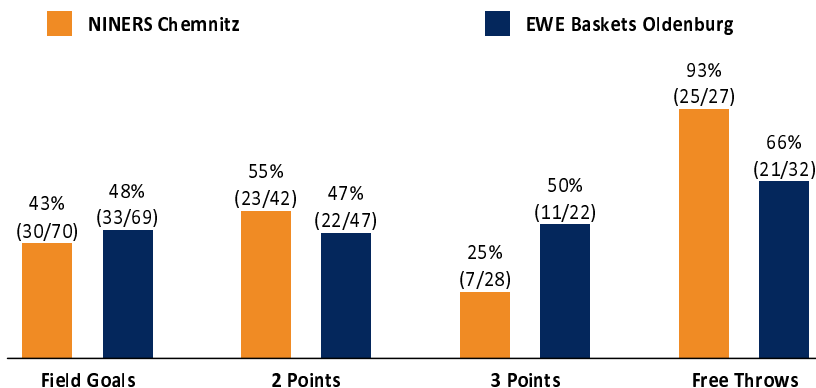

OLD - EWE Baskets Oldenburg (Coach: DRIJENCIC Miladen)

No.	Name	Min	PTS	2 Points	3 Points	Field Goals	Free Throws	OR	DR	TR	AS	ST	TO	BS	SB	PF	FD	EFF	+/-	
3	HOBBS Braydon	18:42	3	0/1 (0%)	1/4 (25%)	1/5 (20%)	0/2 (0%)		3	3	2	1				3		3	22	
4	HORNSBY Keith	26:49	5	1/3 (33%)	1/3 (33%)	2/6 (33%)			3	3						2		4	4	
*7	HERRERA Sebastian	27:43	2	1/4 (25%)	0/1 (0%)	1/5 (20%)		1	1	2	3	2	1			3	2	4	2	
*9	TADDA Karsten	19:49	8	1/1 (100%)	2/2 (100%)	3/3 (100%)			2	2		1				2	1	11	-14	
11	HOLLATZ Jacob	DNP																		
12	BREUNIG Martin	16:43	10	3/6 (50%)		3/6 (50%)	4/5 (80%)	1	1	2				2		2	4	10	-5	
17	AGBAKOKO Norris	DNP																		
*23	PAULDING Rickey	36:53	20	5/11 (45%)	2/5 (40%)	7/16 (44%)	4/5 (80%)		1	1	3		2	1		3	2	13	11	
*24	MAHALBASIC Rasid	28:13	24	9/16 (56%)		9/16 (56%)	6/10 (60%)	2	6	8	5	1	4	1		4	9	24	8	
*25	PRESSEY Phil	32:06	15	2/5 (40%)	2/3 (67%)	4/8 (50%)	5/8 (63%)		7	7	6	2	1			2	4	22	-4	
33	SCHWETHELM Philipp	18:02	11		3/4 (75%)	3/4 (75%)	2/2 (100%)		1	1	1			1		3	1	12	6	
Team / Coach								3	1	4							4			
Totals			225:00	98	22/47 (47%)	11/22 (50%)	33/69 (48%)	21/32 (66%)	7	26	33	19	7	8	5		24	23	107	6

CHE	OLD
14 / 33 / 47	7 / 26 / 33
21	19
23	24
24	23
17	8
5	7
38	40
21	6
14	9
4 (10:6)	15 (22:37)
8-0 (33:39)	13-0 (16:30)
	Lead Changes: 9
	Times Tied: 6

EASycREDIT-BBL.DE

Alle offiziellen Statistiken der easyCredit BBL, Daten, Rekorde uvm. gibt es auf easyCredit-BBL.de! News, Stats, Tabelle und Spielplan für unterwegs: Kostenfrei für iOS und Android in der offiziellen Liga-App!

MAGENTA SPORT

Keinen Korb mehr verpassen - Alle Spiele der easyCredit BBL und des MagentaSport BBL Pokals LIVE und in HD! Das größte Basketball-Angebot Deutschlands zuhause und mobil! www.MagentaSport.de

LEGEND
Min Minutes Played   DR Defensive Rebounds   AS Assists   BS Blocked Shots   PF Fouls   +/- Plus-Minus-Rating
DNP Did Not Play   OR Offensive Rebounds   ST Steals   SB Shots Blocked   FD Fouls Drawn   * Starters
PTS Points   TR Total Rebounds   TO Turnovers   EFF Efficiency = ((PTS + TR + AS + ST + BS) - ((FGA - FGM) + (FTA - FTM) + TO))