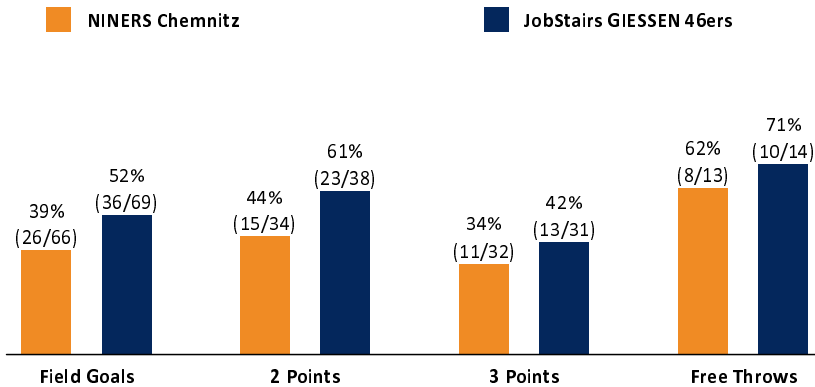

GIE - JobStairs GIESSEN 46ers (Coach: SCHOLZ Rolf)

No.	Name	Min	PTS	2 Points	3 Points	Field Goals	Free Throws	OR	DR	TR	AS	ST	TO	BS	SB	PF	FD	EFF	+/-	
1	STARK Jonathan	21:09	2	1/2 (50%)	0/2 (0%)	1/4 (25%)			2	2	9	1	2			1		9	16	
*2	HAMILTON Isaac	31:11	26	8/8 (100%)	3/6 (50%)	11/14 (79%)	1/1 (100%)	2	1	3	2	2	2			1	1	28	19	
4	KRAUSHAAR Bjarne	DNP																		
*8	PJANIC Alen	26:57	15	3/5 (60%)	2/4 (50%)	5/9 (56%)	3/3 (100%)	1	2	3	3	1				3	3	18	23	
10	UHLEMANN Tim	3:34	0	0/2 (0%)	0/1 (0%)	0/3 (0%)			1	1		2						0	1	
*11	GARRETT Diante	34:13	20	1/5 (20%)	6/11 (55%)	7/16 (44%)			2	2	4	1	1		2	1	3	17	28	
20	ZYLKA Ferdinand	14:37	7	1/1 (100%)	1/2 (50%)	2/3 (67%)	2/2 (100%)	1	2	3	1		1			5	2	9	0	
22	BROWN Chad	16:06	4	2/5 (40%)		2/5 (40%)	0/4 (0%)	2	3	5	1			2		1	3	5	-6	
*31	JAMES JR. Scottie	29:05	15	4/6 (67%)	1/3 (33%)	5/9 (56%)	4/4 (100%)	2	11	13	4	2	3	2		2	4	29	11	
*54	BRYANT John	23:08	6	3/4 (75%)	0/2 (0%)	3/6 (50%)			5	5	1		3			2	2	6	28	
Team / Coach								4	3	7							7			
Totals			200:00	95	23/38 (61%)	13/31 (42%)	36/69 (52%)	10/14 (71%)	12	32	44	25	9	12	4	2	16	18	128	24

CHE	GIE
12 / 22 / 34	12 / 32 / 44
18	25
18	16
16	18
15	12
10	9
28	40
11	10
2	8
2 (2:0)	31 (54:85)
7-0 (17:23)	15-0 (5:21)
	Lead Changes: 1
	Times Tied: 1

EASycREDIT-BBL.DE

Alle offiziellen Statistiken der easyCredit BBL, Daten, Rekorde uvm. gibt es auf easyCredit-BBL.de! News, Stats, Tabelle und Spielplan für unterwegs: Kostenfrei für iOS und Android in der offiziellen Liga-App!

MAGENTA SPORT

Keinen Korb mehr verpassen - Alle Spiele der easyCredit BBL und des MagentaSport BBL Pokals LIVE und in HD! Das größte Basketball-Angebot Deutschlands zuhause und mobil! www.MagentaSport.de

LEGEND
Min Minutes Played   DR Defensive Rebounds   AS Assists   BS Blocked Shots   PF Fouls   +/- Plus-Minus-Rating
DNP Did Not Play   OR Offensive Rebounds   ST Steals   SB Shots Blocked   FD Fouls Drawn   * Starters
PTS Points   TR Total Rebounds   TO Turnovers   EFF Efficiency = ((PTS + TR + AS + ST + BS) - ((FGA - FGM) + (FTA - FTM) + TO))