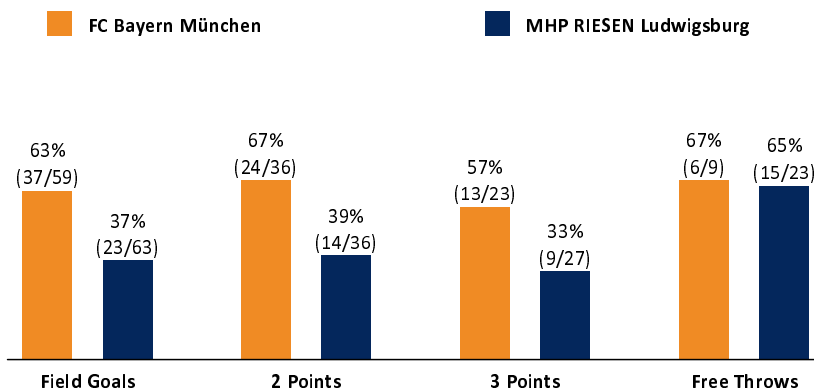

FC Bayern München

93 : 70 MHP RIESEN Ludwigsburg

Referee: PANTHER Anne
Umpires: BOHN Andreas / STREIT Enrico
Commissioner: SCHENCKING Albert

Attendance: 0
München, Audi Dome (6.500 Plätze), SO 22 NOV 2020, 18:00, Game-ID: 25516

Scoreboard table showing Q1, Q2, Q3, Q4 scores for FCB and LUD.

FCB - FC Bayern München (Coach: TRINCHIERI Andrea)

Main player statistics table for FC Bayern München including columns for No., Name, Min, PTS, 2 Points, 3 Points, Field Goals, Free Throws, and various rebound/steal metrics.

LUD - MHP RIESEN Ludwigsburg (Coach: PATRICK John)

Main player statistics table for MHP RIESEN Ludwigsburg including columns for No., Name, Min, PTS, 2 Points, 3 Points, Field Goals, Free Throws, and various rebound/steal metrics.

Summary statistics table comparing FCB and LUD across metrics like Rebounds, Assists, Fouls, Turnovers, Steals, Points in the Paint, Second Chance Points, Fast Break Points, Biggest Lead, Biggest Scoring Run, Lead Changes, and Times Tied.

EASycREDIT-BBL.DE

Alle offiziellen Statistiken der easyCredit BBL, Daten, Rekorde uvm. gibt es auf easyCredit-BBL.de! News, Stats, Tabelle und Spielplan für unterwegs: Kostenlos für iOS und Android in der offiziellen Liga-App!

MAGENTA SPORT

Keinen Korb mehr verpassen - Alle Spiele der easyCredit BBL und des MagentaSport BBL Pokals LIVE und in HD! Das größte Basketball-Angebot Deutschlands zuhause und mobil! www.MagentaSport.de

LEGEND
Min Minutes Played
DNP Did Not Play
PTS Points
DR Defensive Rebounds
OR Offensive Rebounds
TR Total Rebounds
AS Assists
ST Steals
TO Turnovers
BS Blocked Shots
SB Shots Blocked
EFF Efficiency = ((PTS + TR + AS + ST + BS) - ((FGA - FGM) + (FTA - FTM) + TO))
PF Fouls
FD Fouls Drawn
+/- Plus-Minus-Rating
* Starters