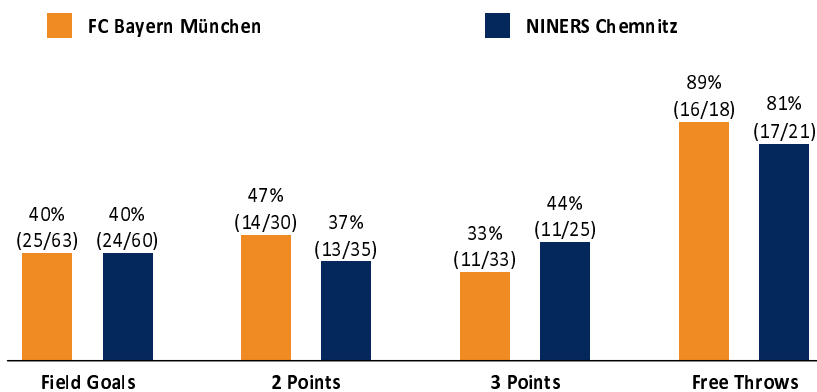

FC Bayern München 77 : 76

NINERS Chemnitz

Referee: REITER Moritz
Umpires: MUTAPCIC Armin / FINGERLING Stefan
Commissioner: SCHENCKING Albert

München, Audi Dome (6.500 Plätze), SO 10 JAN 2021, 15:00, Game-ID: 25595

Scoreboard table showing quarter scores (Q1-Q4) for FCB and CHE.

FCB - FC Bayern München (Coach: TRINCHIERI Andrea)

Main player statistics table for FC Bayern München including columns for No., Name, Min, PTS, 2 Points, 3 Points, Field Goals, Free Throws, and various rebound/assist metrics.

CHE - NINERS Chemnitz (Coach: PASTORE Rodrigo)

Main player statistics table for NINERS Chemnitz including columns for No., Name, Min, PTS, 2 Points, 3 Points, Field Goals, Free Throws, and various rebound/assist metrics.

Summary statistics table comparing FCB and CHE on metrics like Rebounds, Assists, Fouls, Turnovers, Steals, Points in the Paint, Second Chance Points, Fast Break Points, Biggest Lead, Biggest Scoring Run, Lead Changes, and Times Tied.

EASYCREDIT-BBL.DE

Alle offiziellen Statistiken der easyCredit BBL, Daten, Rekorde uvm. gibt es auf easyCredit-BBL.de! News, Stats, Tabelle und Spielplan für unterwegs: Kostenlos für iOS und Android in der offiziellen Liga-App!

MAGENTA SPORT

Keinen Korb mehr verpassen - Alle Spiele der easyCredit BBL und des MagentaSport BBL Pokals LIVE und in HD! Das größte Basketball-Angebot Deutschlands zuhause und mobil! www.MagentaSport.de

LEGEND: Min Minutes Played, DNP Did Not Play, PTS Points, DR Defensive Rebounds, OR Offensive Rebounds, TR Total Rebounds, AS Assists, ST Steals, TO Turnovers, BS Blocked Shots, SB Shots Blocked, EFF Efficiency, PF Fouls, FD Fouls Drawn, +/- Plus-Minus-Rating, * Starters.