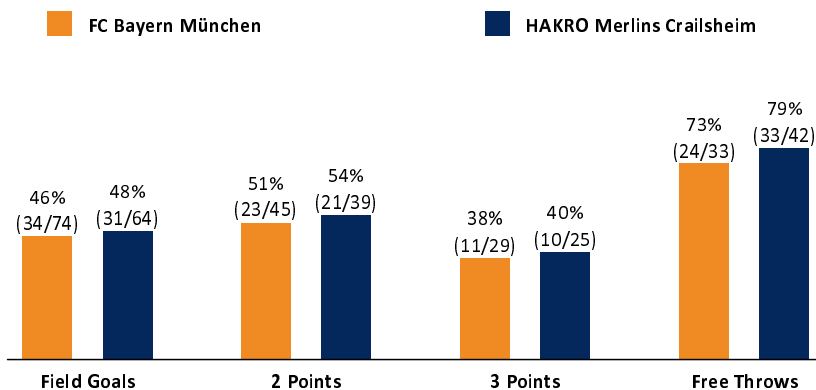

CRA - HAKRO Merlins Crailsheim (Coach: IISALO Tuomas)

No.	Name	Min	PTS	2 Points	3 Points	Field Goals	Free Throws	OR	DR	TR	AS	ST	TO	BS	SB	PF	FD	EFF	+/-	
*2	BELL-HAYNES Trae	36:30	31	8/13 (62%)	1/4 (25%)	9/17 (53%)	12/16 (75%)		3	3	11	1	2		2	4	10	32	23	
*3	STUCKEY Maurice	28:24	18	3/6 (50%)	3/8 (38%)	6/14 (43%)	3/3 (100%)		2	2	1	1	1		2	3	2	13	8	
4	HILLIARD Nimrod	8:26	4	2/4 (50%)	0/1 (0%)	2/5 (40%)			1	1			2			1	1	0	-21	
5	KOVACEVIC Dejan	DNP																		
6	LASISI Elias	27:09	9		2/3 (67%)	2/3 (67%)	3/3 (100%)	2	1	3			1			3	1	10	-5	
*7	HIGHSMITH Haywood	24:25	10	3/3 (100%)	1/2 (50%)	4/5 (80%)	1/2 (50%)		2	2			1	2		5	2	11	2	
9	BLECK Fabian	29:37	4	2/6 (33%)	0/1 (0%)	2/7 (29%)		3	4	7	1	1	1		2	1	3	7	-4	
11	COLEMAN Tim	12:15	4	1/2 (50%)	0/1 (0%)	1/3 (33%)	2/2 (100%)		1	1			1			2	1	2	-7	
13	CAISIN Radii	0:09	0															0	-2	
*15	RADOAVLJEVIC Bogdan	30:45	16	1/2 (50%)	2/3 (67%)	3/5 (60%)	8/8 (100%)	1	5	6	1		2			4	4	19	16	
22	KOVACEVIC Aleksa	DNP																		
*24	JONES Jeremy	27:20	9	1/3 (33%)	1/2 (50%)	2/5 (40%)	4/8 (50%)	1	3	4	1	1			3	5	4	8	0	
Team / Coach								5	3	8							8			
Totals			225:00	105	21/39 (54%)	10/25 (40%)	31/64 (48%)	33/42 (79%)	12	25	37	15	4	11	2	9	28	28	110	2

FCB	CRA
18 / 24 / 42	12 / 25 / 37
22	15
28	28
28	28
13	11
6	4
30	38
23	6
10	13
11 (43:32)	10 (9:19)
13-0 (24:21)	10-0 (9:19)
Lead Changes: 22	
Times Tied: 12	

EASYCREDIT-BBL.DE

Alle offiziellen Statistiken der easyCredit BBL, Daten, Rekorde uvm. gibt es auf easyCredit-BBL.de! News, Stats, Tabelle und Spielplan für unterwegs: Kostenfrei für iOS und Android in der offiziellen Liga-App!

MAGENTA SPORT

Keinen Korb mehr verpassen - Alle Spiele der easyCredit BBL und des MagentaSport BBL Pokals LIVE und in HD! Das größte Basketball-Angebot Deutschlands zuhause und mobil! www.MagentaSport.de

LEGEND
Min Minutes Played   DR Defensive Rebounds   AS Assists   BS Blocked Shots   PF Fouls   +/- Plus-Minus-Rating
DNP Did Not Play   OR Offensive Rebounds   ST Steals   SB Shots Blocked   FD Fouls Drawn   * Starters
PTS Points   TR Total Rebounds   TO Turnovers   EFF Efficiency = ((PTS + TR + AS + ST + BS) - ((FGA - FGM) + (FTA - FTM) + TO))