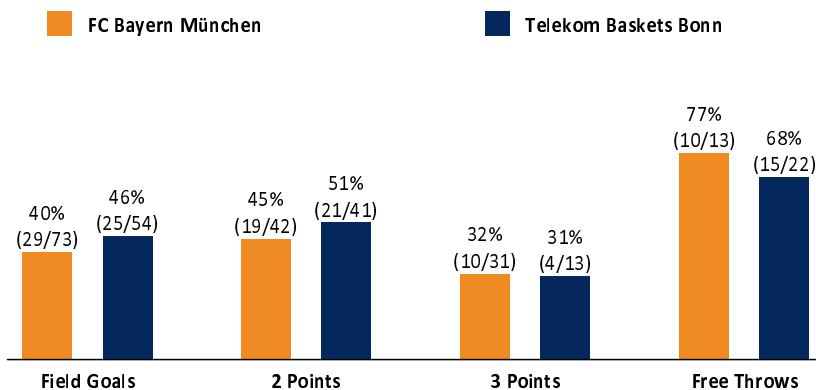

FC Bayern München

78 : 69

Telekom Baskets Bonn

Referee: REITER Moritz
Umpires: BARTH Benjamin / LODER Benedikt
Commissioner: KINDERVATER Max

München, Audi Dome (6.500 Plätze), DI 16 MRZ 2021, 20:30, Game-ID: 25632

Scoreboard table showing quarters Q1, Q2, Q3, Q4 for FCB and BON.

FCB - FC Bayern München (Coach: TRINCHIERI Andrea)

Main player statistics table for FC Bayern München including columns for No., Name, Min, PTS, 2 Points, 3 Points, Field Goals, Free Throws, OR, DR, TR, AS, ST, TO, BS, SB, PF, FD, EFF, +/-.

BON - Telekom Baskets Bonn (Coach: VOIGT Will)

Main player statistics table for Telekom Baskets Bonn including columns for No., Name, Min, PTS, 2 Points, 3 Points, Field Goals, Free Throws, OR, DR, TR, AS, ST, TO, BS, SB, PF, FD, EFF, +/-.

Summary statistics table comparing FCB and BON across various metrics like Rebounds, Assists, Fouls, Turnovers, Steals, etc.

EASycREDIT-BBL.DE

Alle offiziellen Statistiken der easyCredit BBL, Daten, Rekorde uvm. gibt es auf easyCredit-BBL.de! News, Stats, Tabelle und Spielplan für unterwegs: Kostenlos für iOS und Android in der offiziellen Liga-App!

MAGENTA SPORT

Keinen Korb mehr verpassen - Alle Spiele der easyCredit BBL und des MagentaSport BBL Pokals LIVE und in HD! Das größte Basketball-Angebot Deutschlands zuhause und mobil! www.MagentaSport.de

LEGEND: Min Minutes Played, DR Defensive Rebounds, AS Assists, BS Blocked Shots, PF Fouls, +/- Plus-Minus-Rating, DNP Did Not Play, OR Offensive Rebounds, ST Steals, SB Shots Blocked, FD Fouls Drawn, * Starters, PTS Points, TR Total Rebounds, TO Turnovers, EFF Efficiency = ((PTS + TR + AS + ST + BS) - ((FGA - FGM) + (FTA - FTM) + TO))