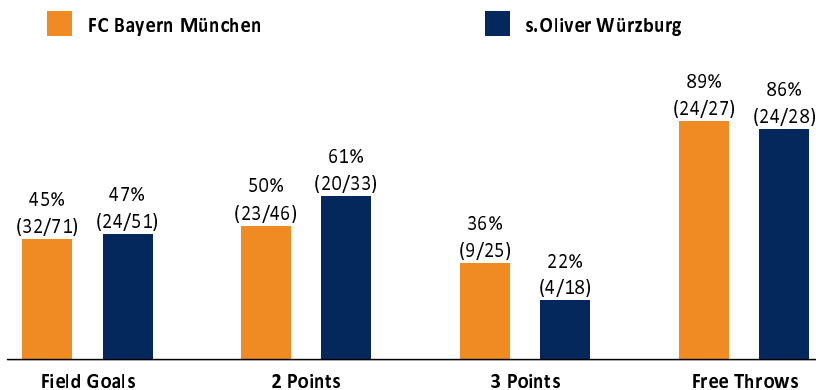

FC Bayern München

97 : 76

s.Oliver Würzburg

Referee: BARTH Benjamin
Umpires: MUTAPCIC Armin / FINGERLING Stefan
Commissioner: KINDERVATER Max

München, Audi Dome (6.500 Plätze), SO 28 FEB 2021, 15:00, Game-ID: 25672

Scoreboard table showing Q1, Q2, Q3, Q4 scores for FCB and WUE.

FCB - FC Bayern München (Coach: TRINCHIERI Andrea)

Main player statistics table for FC Bayern München including columns for No., Name, Min, PTS, 2 Points, 3 Points, Field Goals, Free Throws, and various rebound/assist metrics.

WUE - s.Oliver Würzburg (Coach: WUCHERER Denis)

Main player statistics table for s.Oliver Würzburg including columns for No., Name, Min, PTS, 2 Points, 3 Points, Field Goals, Free Throws, and various rebound/assist metrics.

Summary comparison table between FCB and WUE for various statistical categories like Rebounds, Assists, Fouls, etc.

EASYCREDIT-BBL.DE

Alle offiziellen Statistiken der easyCredit BBL, Daten, Rekorde uvm. gibt es auf easyCredit-BBL.de! News, Stats, Tabelle und Spielplan für unterwegs: Kostenlos für iOS und Android in der offiziellen Liga-App!

MAGENTA SPORT

Keinen Korb mehr verpassen - Alle Spiele der easyCredit BBL und des MagentaSport BBL Pokals LIVE und in HD! Das größte Basketball-Angebot Deutschlands zuhause und mobil! www.MagentaSport.de

LEGEND: Min Minutes Played, DR Defensive Rebounds, AS Assists, BS Blocked Shots, PF Fouls, +/- Plus-Minus-Rating, DNP Did Not Play, OR Offensive Rebounds, ST Steals, SB Shots Blocked, FD Fouls Drawn, * Starters, PTS Points, TR Total Rebounds, TO Turnovers, EFF Efficiency = ((PTS + TR + AS + ST + BS) - ((FGA - FGM) + (FTA - FTM) + TO))