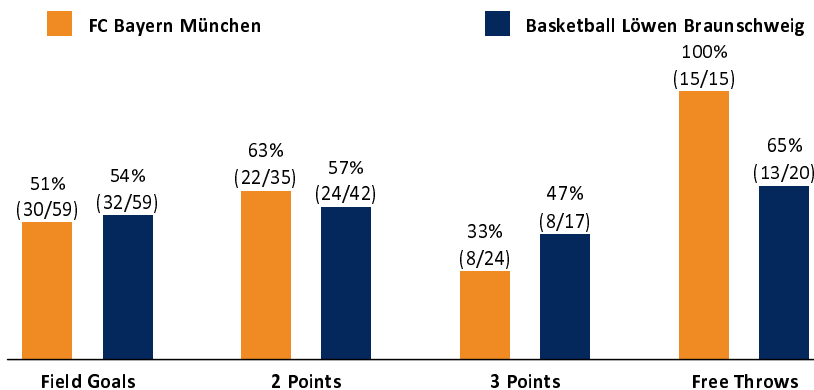

FC Bayern München

83 : 85

Basketball Löwen Braunschweig

Referee: BARTH Benjamin
Umpires: HACK Johannes / KRAUSE Tim
Commissioner: KINDERVATER Max

München, Audi Dome (6.500 Plätze), SO 11 APR 2021, 18:00, Game-ID: 25731

Scoreboard table showing quarters Q1, Q2, Q3, Q4 for FCB and BRA.

FCB - FC Bayern München (Coach: VERTEMATI Adriano)

Main player statistics table for FC Bayern München including columns for No., Name, Min, PTS, 2 Points, 3 Points, Field Goals, Free Throws, and various rebound/steal metrics.

Summary table comparing FCB and BRA across various metrics like Rebounds, Assists, Fouls, Turnovers, Steals, Points in the Paint, Second Chance Points, Fast Break Points, Biggest Lead, Biggest Scoring Run, Lead Changes, and Times Tied.