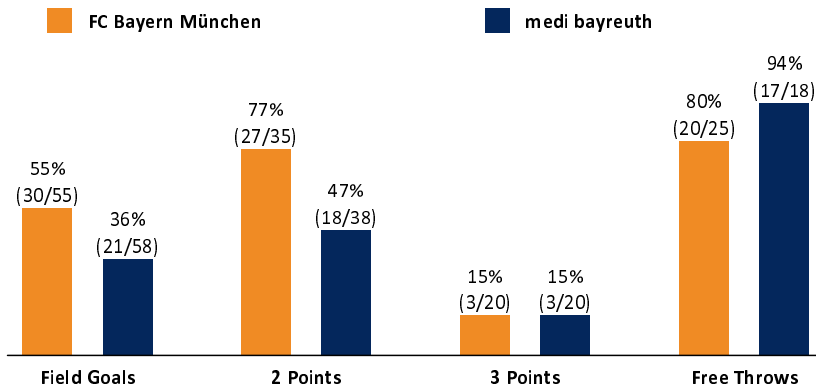

FC Bayern München

83 : 62

medi bayreuth

Referee: FRITZ Clemens
Umpires: PANTHER Anne / BARTH Benjamin
Commissioner: KINDERVATER Max

München, Audi Dome (6.500 Plätze), DI 6 APR 2021, 19:00, Game-ID: 25745

Scoreboard table showing Q1, Q2, Q3, Q4 scores for FCB and BAY.

FCB - FC Bayern München (Coach: TRINCHIERI Andrea)

Main player statistics table for FC Bayern München including columns for No., Name, Min, PTS, 2 Points, 3 Points, Field Goals, Free Throws, OR, DR, TR, AS, ST, TO, BS, SB, PF, FD, EFF, +/-.

BAY - medi bayreuth (Coach: KORNER Raoul)

Main player statistics table for medi bayreuth including columns for No., Name, Min, PTS, 2 Points, 3 Points, Field Goals, Free Throws, OR, DR, TR, AS, ST, TO, BS, SB, PF, FD, EFF, +/-.

Summary table comparing FCB and BAY across various statistical categories like Rebounds, Assists, Fouls, Turnovers, Steals, etc.

EASycREDIT-BBL.DE

Alle offiziellen Statistiken der easycrredit BBL, Daten, Rekorde uvm. gibt es auf easycrredit-BBL.de! News, Stats, Tabelle und Spielplan für unterwegs: Kostenfrei für iOS und Android in der offiziellen Liga-App!

MAGENTA SPORT

Keinen Korb mehr verpassen - Alle Spiele der easycrredit BBL und des MagentaSport BBL Pokals LIVE und in HD! Das größte Basketball-Angebot Deutschlands zuhause und mobil! www.MagentaSport.de

LEGEND: Min Minutes Played, DR Defensive Rebounds, AS Assists, BS Blocked Shots, PF Fouls, +/- Plus-Minus-Rating, DNP Did Not Play, OR Offensive Rebounds, ST Steals, SB Shots Blocked, FD Fouls Drawn, * Starters, PTS Points, TR Total Rebounds, TO Turnovers, EFF Efficiency = ((PTS + TR + AS + ST + BS) - ((FGA - FGM) + (FTA - FTM) + TO))