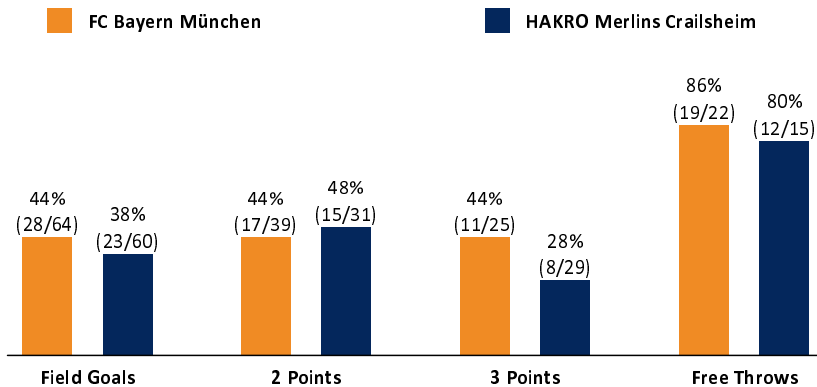

FC Bayern München

86 : 66 HAKRO Merlins Crailsheim

Referee: STRAUBE Carsten
Umpires: BARTH Benjamin / MUTAPCIC Armin
Commissioner: KINDERVATER Max

München, Audi Dome (6.500 Plätze), MI 19 MAI 2021, 20:30, Game-ID: 25902

Scoreboard table showing Q1, Q2, Q3, Q4 scores for FCB and CRA.

FCB - FC Bayern München (Coach: TRINCHIERI Andrea)

Main player statistics table for FC Bayern München including columns for No., Name, Min, PTS, 2 Points, 3 Points, Field Goals, Free Throws, OR, DR, TR, AS, ST, TO, BS, SB, PF, FD, EFF, +/-.

CRA - HAKRO Merlins Crailsheim (Coach: IISALO Tuomas)

Main player statistics table for HAKRO Merlins Crailsheim including columns for No., Name, Min, PTS, 2 Points, 3 Points, Field Goals, Free Throws, OR, DR, TR, AS, ST, TO, BS, SB, PF, FD, EFF, +/-.

Summary comparison table between FCB and CRA for various statistics like Rebounds, Assists, Fouls, Turnovers, Steals, Points in the Paint, etc.

EASYCREDIT-BBL.DE

Alle offiziellen Statistiken der easyCredit BBL, Daten, Rekorde uvm. gibt es auf easyCredit-BBL.de! News, Stats, Tabelle und Spielplan für unterwegs: Kostenfrei für iOS und Android in der offiziellen Liga-App!

MAGENTA SPORT

Keinen Korb mehr verpassen - Alle Spiele der easyCredit BBL und des MagentaSport BBL Pokals LIVE und in HD! Das größte Basketball-Angebot Deutschlands zuhause und mobil! www.MagentaSport.de

LEGEND: Min Minutes Played, DR Defensive Rebounds, AS Assists, BS Blocked Shots, PF Fouls, +/- Plus-Minus-Rating, DNP Did Not Play, OR Offensive Rebounds, ST Steals, SB Shots Blocked, FD Fouls Drawn, * Starters, PTS Points, TR Total Rebounds, TO Turnovers, EFF Efficiency = ((PTS + TR + AS + ST + BS) - ((FGA - FGM) + (FTA - FTM) + TO))