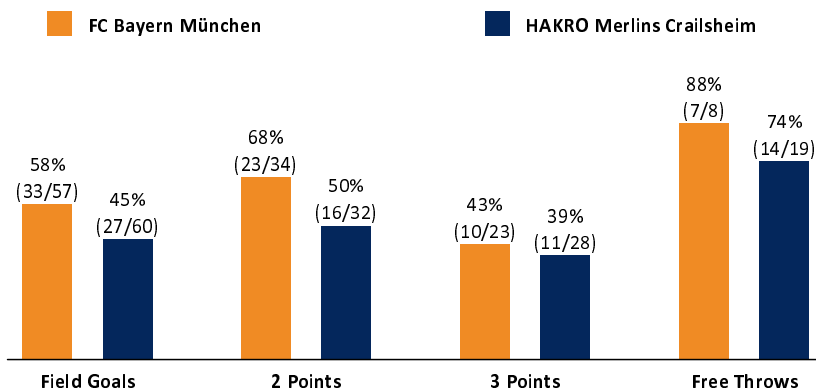

FC Bayern München

83 : 79 HAKRO Merlins Crailsheim

Referee: REITER Moritz
Umpires: FRITZ Clemens / STREIT Enrico
Commissioner: KINDERVATER Max

Attendance: 0
München, Audi Dome (6.500 Plätze), FR 21 MAI 2021, 19:00, Game-ID: 25908

Scoreboard table showing Q1, Q2, Q3, Q4 scores for FCB and CRA.

FCB - FC Bayern München (Coach: TRINCHIERI Andrea)

Main player statistics table for FC Bayern München including columns for No., Name, Min, PTS, 2 Points, 3 Points, Field Goals, Free Throws, and various rebound and efficiency metrics.

CRA - HAKRO Merlins Crailsheim (Coach: IISALO Tuomas)

Main player statistics table for HAKRO Merlins Crailsheim including columns for No., Name, Min, PTS, 2 Points, 3 Points, Field Goals, Free Throws, and various rebound and efficiency metrics.

Summary statistics table comparing FCB and CRA across various metrics like Rebounds, Assists, Fouls, Turnovers, Steals, Points in the Paint, etc.

EASYCREDIT-BBL.DE

Alle offiziellen Statistiken der easyCredit BBL, Daten, Rekorde uvm. gibt es auf easyCredit-BBL.de! News, Stats, Tabelle und Spielplan für unterwegs: Kostenlos für iOS und Android in der offiziellen Liga-App!

MAGENTA SPORT

Keinen Korb mehr verpassen - Alle Spiele der easyCredit BBL und des MagentaSport BBL Pokals LIVE und in HD! Das größte Basketball-Angebot Deutschlands zuhause und mobil! www.MagentaSport.de

LEGEND
Min Minutes Played
DNP Did Not Play
PTS Points
DR Defensive Rebounds
OR Offensive Rebounds
TR Total Rebounds
AS Assists
ST Steals
TO Turnovers
BS Blocked Shots
SB Shots Blocked
EFF Efficiency = ((PTS + TR + AS + ST + BS) - ((FGA - FGM) + (FTA - FTM) + TO))
PF Fouls
FD Fouls Drawn
+/- Plus-Minus-Rating
* Starters