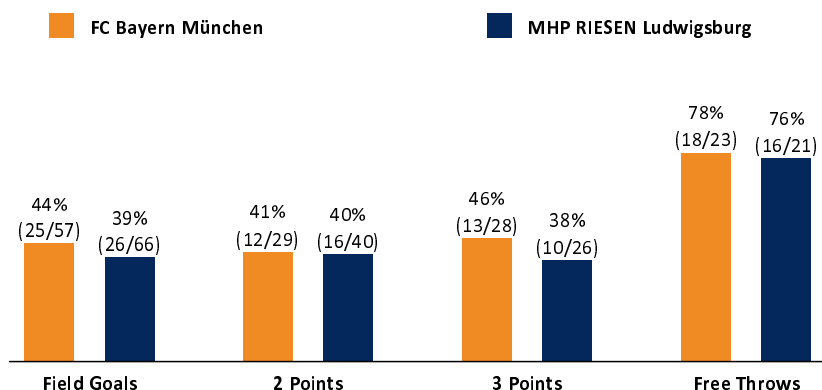

FC Bayern München

81 : 78 MHP RIESEN Ludwigsburg

Referee: FRITZ Clemens
Umpires: BARTH Benjamin / STRAUBE Carsten
Commissioner: KINDERVATER Max

München, Audi Dome (6.500 Plätze), MI 2 JUN 2021, 20:30, Game-ID: 25927

Scoreboard table showing quarters Q1, Q2, Q3, Q4 for FCB and LUD.

FCB - FC Bayern München (Coach: TRINCHIERI Andrea)

Main player statistics table for FC Bayern München including columns for No., Name, Min, PTS, 2 Points, 3 Points, Field Goals, Free Throws, and various rebound/steal metrics.

LUD - MHP RIESEN Ludwigsburg (Coach: PATRICK John)

Main player statistics table for MHP RIESEN Ludwigsburg including columns for No., Name, Min, PTS, 2 Points, 3 Points, Field Goals, Free Throws, and various rebound/steal metrics.

Summary table comparing FCB and LUD across various metrics like Rebounds, Assists, Fouls, Turnovers, Steals, Points in the Paint, etc.

EASycREDIT-BBL.DE

Alle offiziellen Statistiken der easycCredit BBL, Daten, Rekorde uvm. gibt es auf easycCredit-BBL.de! News, Stats, Tabelle und Spielplan für unterwegs: Kostenfrei für iOS und Android in der offiziellen Liga-App!

MAGENTA SPORT

Keinen Korb mehr verpassen - Alle Spiele der easycCredit BBL und des MagentaSport BBL Pokals LIVE und in HD! Das größte Basketball-Angebot Deutschlands zuhause und mobil! www.MagentaSport.de

LEGEND: Min Minutes Played, DR Defensive Rebounds, AS Assists, BS Blocked Shots, PF Fouls, +/- Plus-Minus-Rating, DNP Did Not Play, OR Offensive Rebounds, ST Steals, SB Shots Blocked, * Starters, PTS Points, TR Total Rebounds, TO Turnovers, EFF Efficiency = ((PTS + TR + AS + ST + BS) - ((FGA - FGM) + (FTA - FTM) + TO))