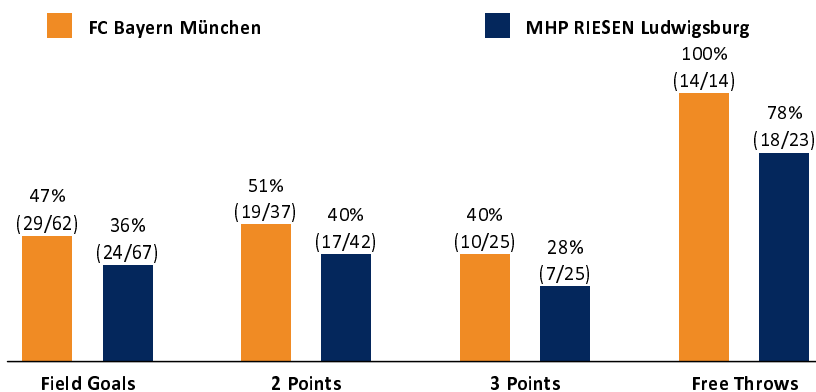

FC Bayern München

82 : 73 MHP RIESEN Ludwigsburg

Referee: LOTTERMOSER Robert
Umpires: MATIP Martin / HACK Johannes
Commissioner: KINDERVATER Max

Attendance: 0
München, Audi Dome (6.500 Plätze), FR 4 JUN 2021, 20:30, Game-ID: 25929

Scoreboard table showing quarter scores (Q1-Q4) for FCB and LUD.

FCB - FC Bayern München (Coach: TRINCHIERI Andrea)

Main player statistics table for FC Bayern München including columns for No., Name, Min, PTS, 2 Points, 3 Points, Field Goals, Free Throws, and various rebound/steal metrics.

LUD - MHP RIESEN Ludwigsburg (Coach: PATRICK John)

Main player statistics table for MHP RIESEN Ludwigsburg including columns for No., Name, Min, PTS, 2 Points, 3 Points, Field Goals, Free Throws, and various rebound/steal metrics.

Summary comparison table between FCB and LUD for various statistics like Rebounds, Assists, Fouls, Turnovers, Steals, Points in the Paint, Second Chance Points, Fast Break Points, Biggest Lead, Biggest Scoring Run, Lead Changes, and Times Tied.

EASycREDIT-BBL.DE

Alle offiziellen Statistiken der easycCredit BBL, Daten, Rekorde uvm. gibt es auf easycCredit-BBL.de! News, Stats, Tabelle und Spielplan für unterwegs: Kostenlos für iOS und Android in der offiziellen Liga-App!

MAGENTA SPORT

Keinen Korb mehr verpassen - Alle Spiele der easycCredit BBL und des MagentaSport BBL Pokals LIVE und in HD! Das größte Basketball-Angebot Deutschlands zuhause und mobil! www.MagentaSport.de

LEGEND: Min Minutes Played, DR Defensive Rebounds, AS Assists, BS Blocked Shots, PF Fouls, +/- Plus-Minus-Rating, DNP Did Not Play, OR Offensive Rebounds, ST Steals, SB Shots Blocked, FD Fouls Drawn, * Starters, PTS Points, TR Total Rebounds, TO Turnovers, EFF Efficiency = ((PTS + TR + AS + ST + BS) - ((FGA - FGM) + (FTA - FTM) + TO))