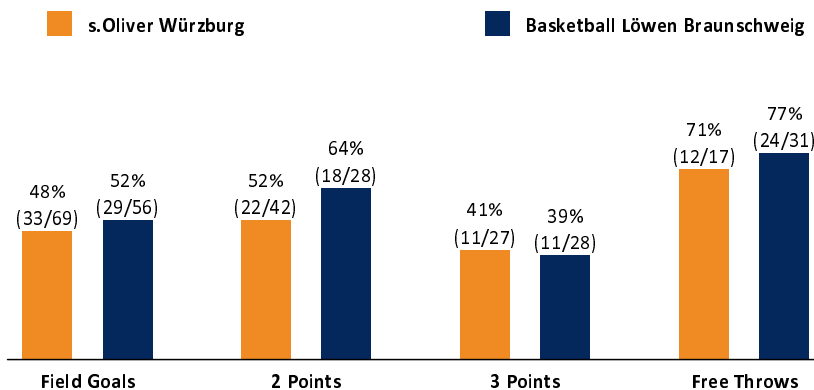

s.Oliver Würzburg

89 : 93

Basketball Löwen Braunschweig

Referee: DR. KOVACEVIC Nebojsa
Umpires: HACK Johannes / BOHN Andreas
Commissioner: LAUPRECHT Claus

Würzburg, s.Oliver Arena (3.140 Plätze), SO 6 DEZ 2020, 20:30, Game-ID: 25534

Scoreboard table showing Q1, Q2, Q3, Q4, and OT1 scores for WUE and BRA.

WUE - s.Oliver Würzburg (Coach: WUCHERER Denis)

Main player statistics table for WUE, including columns for No., Name, Min, PTS, 2 Points, 3 Points, Field Goals, Free Throws, and various advanced stats.

BRA - Basketball Löwen Braunschweig (Coach: STROBL Pete)

Main player statistics table for BRA, including columns for No., Name, Min, PTS, 2 Points, 3 Points, Field Goals, Free Throws, and various advanced stats.

Summary comparison table between WUE and BRA for various categories like Rebounds, Assists, Fouls, Turnovers, Steals, etc.

EASYCREDIT-BBL.DE

Alle offiziellen Statistiken der easyCredit BBL, Daten, Rekorde uvm. gibt es auf easyCredit-BBL.de! News, Stats, Tabelle und Spielplan für unterwegs: Kostenlos für iOS und Android in der offiziellen Liga-App!

MAGENTA SPORT

Keinen Korb mehr verpassen - Alle Spiele der easyCredit BBL und des MagentaSport BBL Pokals LIVE und in HD! Das größte Basketball-Angebot Deutschlands zuhause und mobil! www.MagentaSport.de

LEGEND: Min Minutes Played, DR Defensive Rebounds, AS Assists, BS Blocked Shots, PF Fouls, +/- Plus-Minus-Rating, DNP Did Not Play, OR Offensive Rebounds, ST Steals, SB Shots Blocked, FD Fouls Drawn, * Starters, PTS Points, TR Total Rebounds, TO Turnovers, EFF Efficiency = ((PTS + TR + AS + ST + BS) - ((FGA - FGM) + (FTA - FTM) + TO))