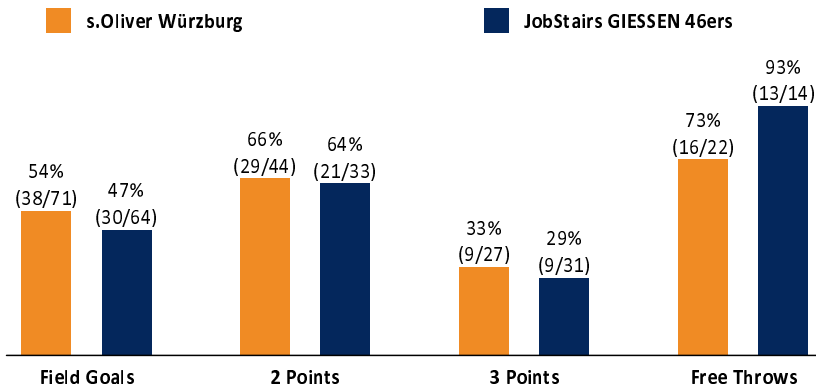

s.Oliver Würzburg

101 : 82 JobStairs GIESSEN 46ers

Referee: STRAUBE Carsten
Umpires: MUTAPCIC Armin / BOHN Nicolai
Commissioner: BENDER Ute

Attendance: 0
Würzburg, s.Oliver Arena (3.140 Plätze), MI 24 FEB 2021, 19:00, Game-ID: 25637

Scoreboard table showing Q1, Q2, Q3, Q4 scores for WUE and GIE.

WUE - s.Oliver Würzburg (Coach: WUCHERER Denis)

Main player statistics table for WUE, including columns for No., Name, Min, PTS, 2 Points, 3 Points, Field Goals, Free Throws, and various advanced stats.

GIE - JobStairs GIESSEN 46ers (Coach: SCHOLZ Rolf)

Main player statistics table for GIE, including columns for No., Name, Min, PTS, 2 Points, 3 Points, Field Goals, Free Throws, and various advanced stats.

Summary statistics table comparing WUE and GIE across categories like Rebounds, Assists, Fouls, Turnovers, Steals, Points in the Paint, etc.

EASycREDIT-BBL.DE

Alle offiziellen Statistiken der easyCredit BBL, Daten, Rekorde uvm. gibt es auf easyCredit-BBL.de! News, Stats, Tabelle und Spielplan für unterwegs: Kostenfrei für iOS und Android in der offiziellen Liga-App!

MAGENTA SPORT

Keinen Korb mehr verpassen - Alle Spiele der easyCredit BBL und des MagentaSport BBL Pokals LIVE und in HD! Das größte Basketball-Angebot Deutschlands zuhause und mobil! www.MagentaSport.de

LEGEND
Min Minutes Played, DR Defensive Rebounds, AS Assists, BS Blocked Shots, PF Fouls, +/- Plus-Minus-Rating
DNP Did Not Play, OR Offensive Rebounds, ST Steals, SB Shots Blocked, FD Fouls Drawn, * Starters
PTS Points, TR Total Rebounds, TO Turnovers, EFF Efficiency = ((PTS + TR + AS + ST + BS) - ((FGA - FGM) + (FTA - FTM) + TO))