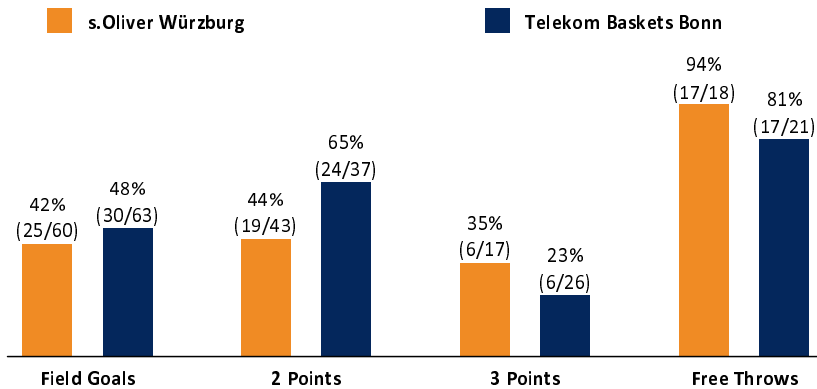

s.Oliver Würzburg

73 : 83

Telekom Baskets Bonn

Referee: PANTHER Anne
Umpires: MATIP Martin / REY Danjana
Commissioner: LAUPRECHT Claus-Arwed

Würzburg, s.Oliver Arena (3.140 Plätze), SO 28 MRZ 2021, 15:00, Game-ID: 25714

Scoreboard table showing Q1, Q2, Q3, Q4 scores for WUE and BON.

WUE - s.Oliver Würzburg (Coach: WUCHERER Denis)

Main player statistics table for WUE, including columns for No., Name, Min, PTS, 2 Points, 3 Points, Field Goals, Free Throws, OR, DR, TR, AS, ST, TO, BS, SB, PF, FD, EFF, +/-.

BON - Telekom Baskets Bonn (Coach: VOIGT Will)

Main player statistics table for BON, including columns for No., Name, Min, PTS, 2 Points, 3 Points, Field Goals, Free Throws, OR, DR, TR, AS, ST, TO, BS, SB, PF, FD, EFF, +/-.

Summary statistics table comparing WUE and BON across various categories like Rebounds, Assists, Fouls, etc.

EASycREDIT-BBL.DE

Alle offiziellen Statistiken der easyCredit BBL, Daten, Rekorde uvm. gibt es auf easyCredit-BBL.de! News, Stats, Tabelle und Spielplan für unterwegs: Kostenlos für iOS und Android in der offiziellen Liga-App!

MAGENTA SPORT

Keinen Korb mehr verpassen - Alle Spiele der easyCredit BBL und des MagentaSport BBL Pokals LIVE und in HD! Das größte Basketball-Angebot Deutschlands zuhause und mobil! www.MagentaSport.de

LEGEND: Min Minutes Played, DR Defensive Rebounds, AS Assists, BS Blocked Shots, PF Fouls, +/- Plus-Minus-Rating, DNP Did Not Play, OR Offensive Rebounds, ST Steals, SB Shots Blocked, FD Fouls Drawn, * Starters, PTS Points, TR Total Rebounds, TO Turnovers, EFF Efficiency = ((PTS + TR + AS + ST + BS) - ((FGA - FGM) + (FTA - FTM) + TO))