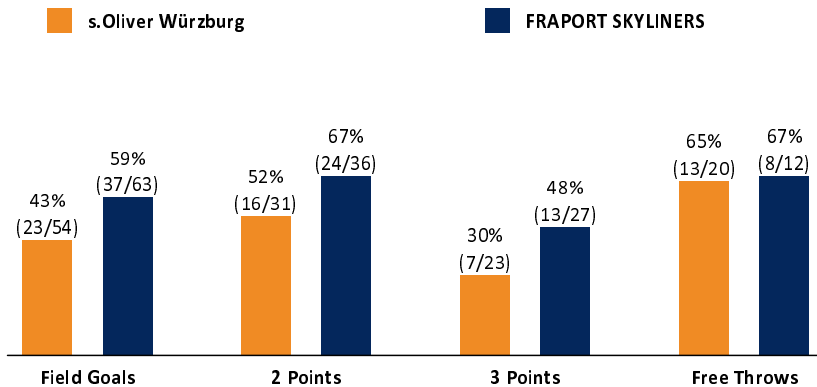

s.Oliver Würzburg

66 : 95

FRAPORT SKYLINERS

Referee: MADINGER Christof
Umpires: STREIT Enrico / LODER Benedikt
Commissioner: BENDER Ute

Würzburg, s.Oliver Arena (3.140 Plätze), FR 7 MAI 2021, 19:00, Game-ID: 25739

Scoreboard table showing Q1, Q2, Q3, Q4 scores for WUE and FRA.

WUE - s.Oliver Würzburg (Coach: WUCHERER Denis)

Main player statistics table for WUE, including columns for No., Name, Min, PTS, 2 Points, 3 Points, Field Goals, Free Throws, OR, DR, TR, AS, ST, TO, BS, SB, PF, FD, EFF, +/-.

FRA - FRAPORT SKYLINERS (Coach: GLEIM Sebastian)

Main player statistics table for FRA, including columns for No., Name, Min, PTS, 2 Points, 3 Points, Field Goals, Free Throws, OR, DR, TR, AS, ST, TO, BS, SB, PF, FD, EFF, +/-.

Summary statistics table comparing WUE and FRA across various categories like Rebounds, Assists, Fouls, etc.

EASycREDIT-BBL.DE

Alle offiziellen Statistiken der easyCredit BBL, Daten, Rekorde uvm. gibt es auf easyCredit-BBL.de! News, Stats, Tabelle und Spielplan für unterwegs: Kostenfrei für iOS und Android in der offiziellen Liga-App!

MAGENTA SPORT

Keinen Korb mehr verpassen - Alle Spiele der easyCredit BBL und des MagentaSport BBL Pokals LIVE und in HD! Das größte Basketball-Angebot Deutschlands zuhause und mobil! www.MagentaSport.de

LEGEND: Min Minutes Played, DR Defensive Rebounds, AS Assists, BS Blocked Shots, PF Fouls, +/- Plus-Minus-Rating, DNP Did Not Play, OR Offensive Rebounds, ST Steals, SB Shots Blocked, FD Fouls Drawn, * Starters, PTS Points, TR Total Rebounds, TO Turnovers, EFF Efficiency = ((PTS + TR + AS + ST + BS) - ((FGA - FGM) + (FTA - FTM) + TO))