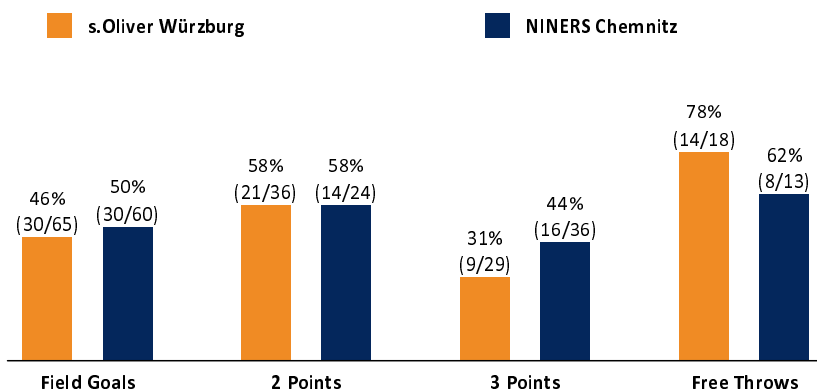

s.Oliver Würzburg

83 : 84

NINERS Chemnitz

Referee: HACK Johannes
Umpires: BRENDEL Nicolas / BOHN Nicolai
Commissioner: LAUPRECHT Claus-Arwed

Würzburg, s.Oliver Arena (3.140 Plätze), MI 5 MAI 2021, 20:30, Game-ID: 25786

Scoreboard table showing Q1, Q2, Q3, Q4 scores for WUE and CHE.

WUE - s.Oliver Würzburg (Coach: WUCHERER Denis)

Main player statistics table for WUE, including columns for No., Name, Min, PTS, 2 Points, 3 Points, Field Goals, Free Throws, and various advanced stats.

CHE - NINERS Chemnitz (Coach: PASTORE Rodrigo)

Main player statistics table for CHE, including columns for No., Name, Min, PTS, 2 Points, 3 Points, Field Goals, Free Throws, and various advanced stats.

Summary table comparing WUE and CHE across various categories like Rebounds, Assists, Fouls, etc.

EASYCREDIT-BBL.DE

Alle offiziellen Statistiken der easyCredit BBL, Daten, Rekorde uvm. gibt es auf easyCredit-BBL.de! News, Stats, Tabelle und Spielplan für unterwegs: Kostenfrei für iOS und Android in der offiziellen Liga-App!

MAGENTA SPORT

Keinen Korb mehr verpassen - Alle Spiele der easyCredit BBL und des MagentaSport BBL Pokals LIVE und in HD! Das größte Basketball-Angebot Deutschlands zuhause und mobil! www.MagentaSport.de

LEGEND: Min Minutes Played, DR Defensive Rebounds, AS Assists, BS Blocked Shots, PF Fouls, +/- Plus-Minus-Rating, DNP Did Not Play, OR Offensive Rebounds, ST Steals, SB Shots Blocked, FD Fouls Drawn, * Starters, PTS Points, TR Total Rebounds, TO Turnovers, EFF Efficiency = ((PTS + TR + AS + ST + BS) - ((FGA - FGM) + (FTA - FTM) + TO))