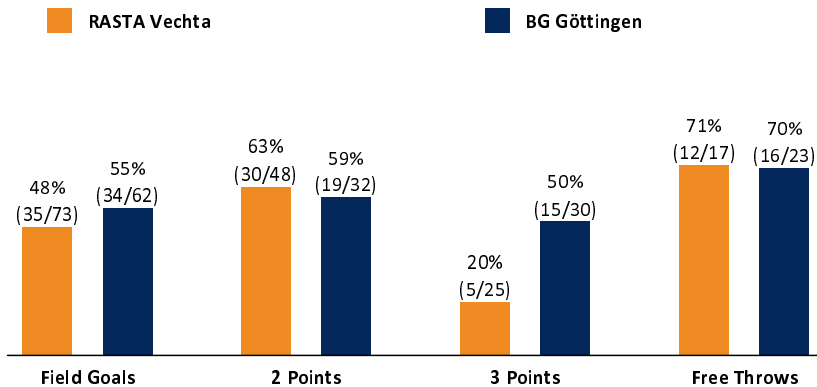

GOT - BG Göttingen (Coach: MOORS Roel)

No.	Name	Min	PTS	2 Points	3 Points	Field Goals	Free Throws	OR	DR	TR	AS	ST	TO	BS	SB	PF	FD	EFF	+/-	
2	WEIDEMANN Nelson	15:52	4	1/2 (50%)	0/4 (0%)	1/6 (17%)	2/2 (100%)		1	1		1	1			3	3	0	-8	
*6	NELSON Luke	28:38	17	0/4 (0%)	5/9 (56%)	5/13 (38%)	2/2 (100%)		2	2	10		5			4	4	16	18	
*7	GUTIERREZ Jorge	14:38	11	3/4 (75%)		3/4 (75%)	5/7 (71%)		4	4	4					2	6	16	27	
8	VARGAS Akeem	14:36	3	0/1 (0%)	1/2 (50%)	1/3 (33%)		2	2	4	3	1				1	1	9	4	
10	KRAMER Dennis	7:16	7	3/5 (60%)		3/5 (60%)	1/1 (100%)	2	1	3			1	1		2	1	8	-6	
11	OMUVWIE Marvin	8:08	0	0/1 (0%)		0/1 (0%)	0/2 (0%)	1	1	2			1				1	-2	-9	
*12	ODIASE Tai	22:15	6	3/4 (75%)		3/4 (75%)		1	6	7	1		2	1		4		12	14	
*17	MÖNNINGHOFF Mathis	27:10	22	1/1 (100%)	6/6 (100%)	7/7 (100%)	2/3 (67%)	1	2	3	2	1				1	2	27	26	
21	JACKSON JR. Ron	4:42	0										1				1	-1	-5	
*24	DAWKINS Aubrey	26:43	17	3/3 (100%)	3/8 (38%)	6/11 (55%)	2/2 (100%)	1		1	1	1				2	2	15	4	
25	ROBINSON JR. Galen	19:33	10	4/6 (67%)	0/1 (0%)	4/7 (57%)	2/4 (50%)				2	2	3			1	7	6	-9	
44	TURUDIC Benedikt	10:29	2	1/1 (100%)		1/1 (100%)		1	4	5						2		7	4	
Team / Coach								1	2	3			2				1			
Totals			200:00	99	19/32 (59%)	15/30 (50%)	34/62 (55%)	16/23 (70%)	10	25	35	23	6	16	2		22	28	114	12

VEC	GOT
12 / 23 / 35	10 / 25 / 35
12	23
28	22
22	28
11	16
7	6
54	34
9	12
14	2
0 (:)	28 (40:68)
10-0 (83:91)	8-0 (2:11)
	Lead Changes: 0
	Times Tied: 0

EASYCREDIT-BBL.DE

Alle offiziellen Statistiken der easyCredit BBL, Daten, Rekorde uvm. gibt es auf easyCredit-BBL.de! News, Stats, Tabelle und Spielplan für unterwegs: Kostenfrei für iOS und Android in der offiziellen Liga-App!

MAGENTA SPORT

Keinen Korb mehr verpassen - Alle Spiele der easyCredit BBL und des MagentaSport BBL Pokals LIVE und in HD! Das größte Basketball-Angebot Deutschlands zuhause und mobil! www.MagentaSport.de

LEGEND
Min Minutes Played   DR Defensive Rebounds   AS Assists   BS Blocked Shots   PF Fouls   +/- Plus-Minus-Rating
DNP Did Not Play   OR Offensive Rebounds   ST Steals   SB Shots Blocked   FD Fouls Drawn   * Starters
PTS Points   TR Total Rebounds   TO Turnovers   EFF Efficiency = ((PTS + TR + AS + ST + BS) - ((FGA - FGM) + (FTA - FTM) + TO))