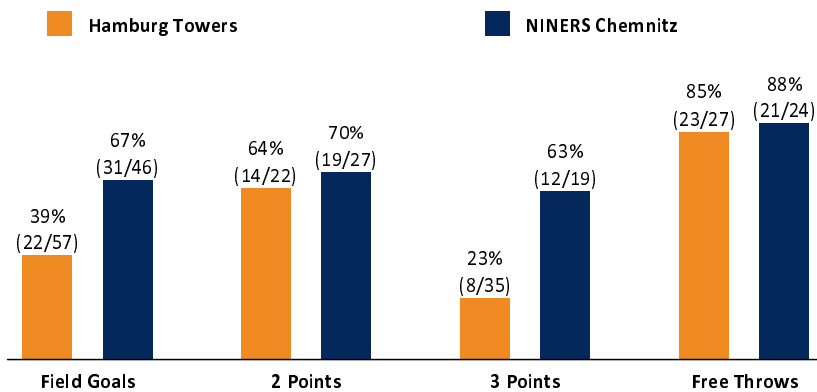

Hamburg Towers

75 : 95

NINERS Chemnitz

Referee: ORUZGANI Zufikar
Umpires: CICI Gentian / FINGERLING Stefan
Commissioner: MOCZULSKI Darius

Hamburg, edel-optics.de Arena (3.400 Plätze), SO 27 DEZ 2020, 15:00, Game-ID: 25567

Scoreboard table showing Q1, Q2, Q3, Q4 scores for HAM and CHE.

HAM - Hamburg Towers (Coach: CALLES Pedro)

Main player statistics table for Hamburg Towers including columns for No., Name, Min, PTS, 2 Points, 3 Points, Field Goals, Free Throws, and various rebound and efficiency metrics.

CHE - NINERS Chemnitz (Coach: PASTORE Rodrigo)

Main player statistics table for NINERS Chemnitz including columns for No., Name, Min, PTS, 2 Points, 3 Points, Field Goals, Free Throws, and various rebound and efficiency metrics.

Summary statistics table comparing HAM and CHE across various metrics like Rebounds, Assists, Fouls, Turnovers, Steals, Points in the Paint, etc.

EASYCREDIT-BBL.DE

Alle offiziellen Statistiken der easyCredit BBL, Daten, Rekorde uvm. gibt es auf easyCredit-BBL.de! News, Stats, Tabelle und Spielplan für unterwegs: Kostenlos für iOS und Android in der offiziellen Liga-App!

MAGENTA SPORT

Keinen Korb mehr verpassen - Alle Spiele der easyCredit BBL und des MagentaSport BBL Pokals LIVE und in HD! Das größte Basketball-Angebot Deutschlands zuhause und mobil! www.MagentaSport.de

LEGEND: Min Minutes Played, DR Defensive Rebounds, AS Assists, BS Blocked Shots, PF Fouls, +/- Plus-Minus-Rating, DNP Did Not Play, OR Offensive Rebounds, ST Steals, SB Shots Blocked, FD Fouls Drawn, * Starters, PTS Points, TR Total Rebounds, TO Turnovers, EFF Efficiency = ((PTS + TR + AS + ST + BS) - ((FGA - FGM) + (FTA - FTM) + TO))