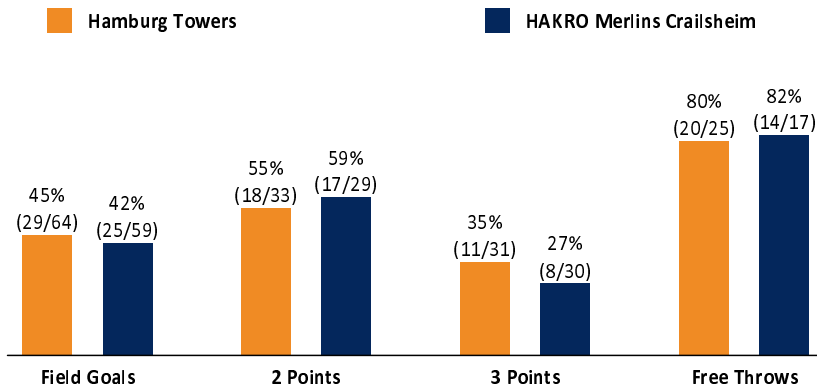

Hamburg Towers

89 : 72 HAKRO Merlins Crailsheim

Referee: CICI Gentian
Umpires: SIMONOW Konstantin / KRAUSE Tim
Commissioner: HOLSTEN Ingo

Hamburg, edel-optics.de Arena (3.400 Plätze), SO 10 JAN 2021, 18:00, Game-ID: 25597

Scoreboard table showing Q1, Q2, Q3, Q4 scores for HAM and CRA.

HAM - Hamburg Towers (Coach: CALLES Pedro)

Main player statistics table for Hamburg Towers including columns for No., Name, Min, PTS, 2 Points, 3 Points, Field Goals, Free Throws, and various advanced stats.

CRA - HAKRO Merlins Crailsheim (Coach: IISALO Tuomas)

Main player statistics table for HAKRO Merlins Crailsheim including columns for No., Name, Min, PTS, 2 Points, 3 Points, Field Goals, Free Throws, and various advanced stats.

Summary comparison table between HAM and CRA for various statistical categories like Rebounds, Assists, Fouls, etc.

EASYCREDIT-BBL.DE

Alle offiziellen Statistiken der easyCredit BBL, Daten, Rekorde uvm. gibt es auf easyCredit-BBL.de! News, Stats, Tabelle und Spielplan für unterwegs: Kostenfrei für iOS und Android in der offiziellen Liga-App!

MAGENTA SPORT

Keinen Korb mehr verpassen - Alle Spiele der easyCredit BBL und des MagentaSport BBL Pokals LIVE und in HD! Das größte Basketball-Angebot Deutschlands zuhause und mobil! www.MagentaSport.de

LEGEND: Min Minutes Played, DR Defensive Rebounds, AS Assists, BS Blocked Shots, PF Fouls, +/- Plus-Minus-Rating, DNP Did Not Play, OR Offensive Rebounds, ST Steals, SB Shots Blocked, FD Fouls Drawn, * Starters, PTS Points, TR Total Rebounds, TO Turnovers, EFF Efficiency = ((PTS + TR + AS + ST + BS) - ((FGA - FGM) + (FTA - FTM) + TO))